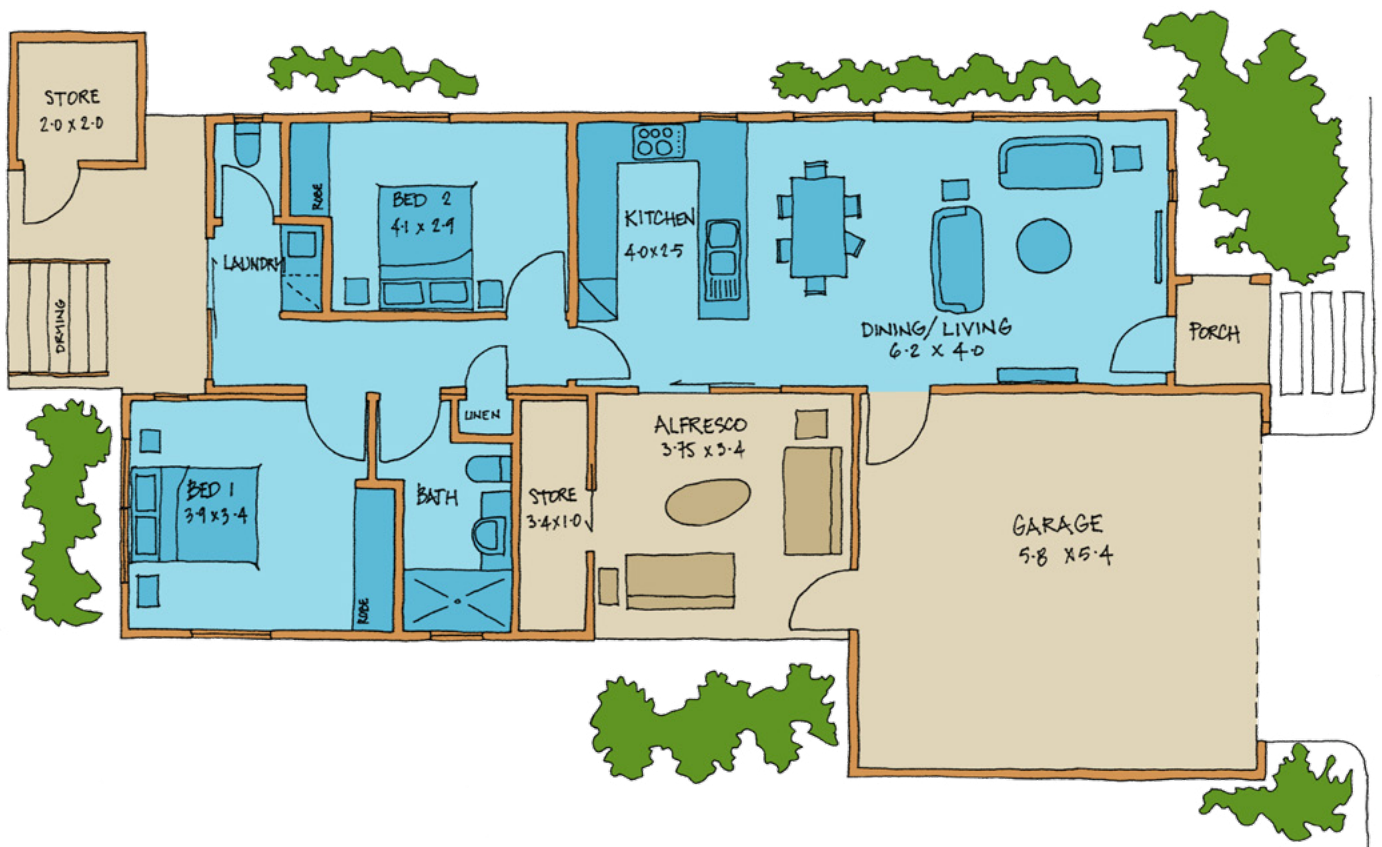

DREAM CATCHER Dx

Bedrooms: 2 WC: 2 Bathrooms: 1 Carports: 2 House: 84.8 m² Total: 144.6 m²

Providence Lifestyle

Piara Waters Resort

Blake Duffield

Sales Consultant Piara Waters Lifestyle Resort

T 0403 538 357 E blake@providencelifestyle.com.au

Download price list at piarawaters.providencelifestyle.com.au

Images are for illustration purposes only and may be subject to change due to availability of materials, compliance or design considerations. Prices and lot sizes are subject to change. Garage doors available on selected sites at an additional cost. Carport size and capacity may vary depending on the individual lot size.

Information correct as of April 2024.

DREAM CATCHER Dx

Bedrooms: 2 WC: 2 Bathrooms: 1 Carparks: 2 House: 84.8 m² Total: 144.6 m²

Download price list at piarawaters.providencelifestyle.com.au

Providence Lifestyle
Piara Waters Resort