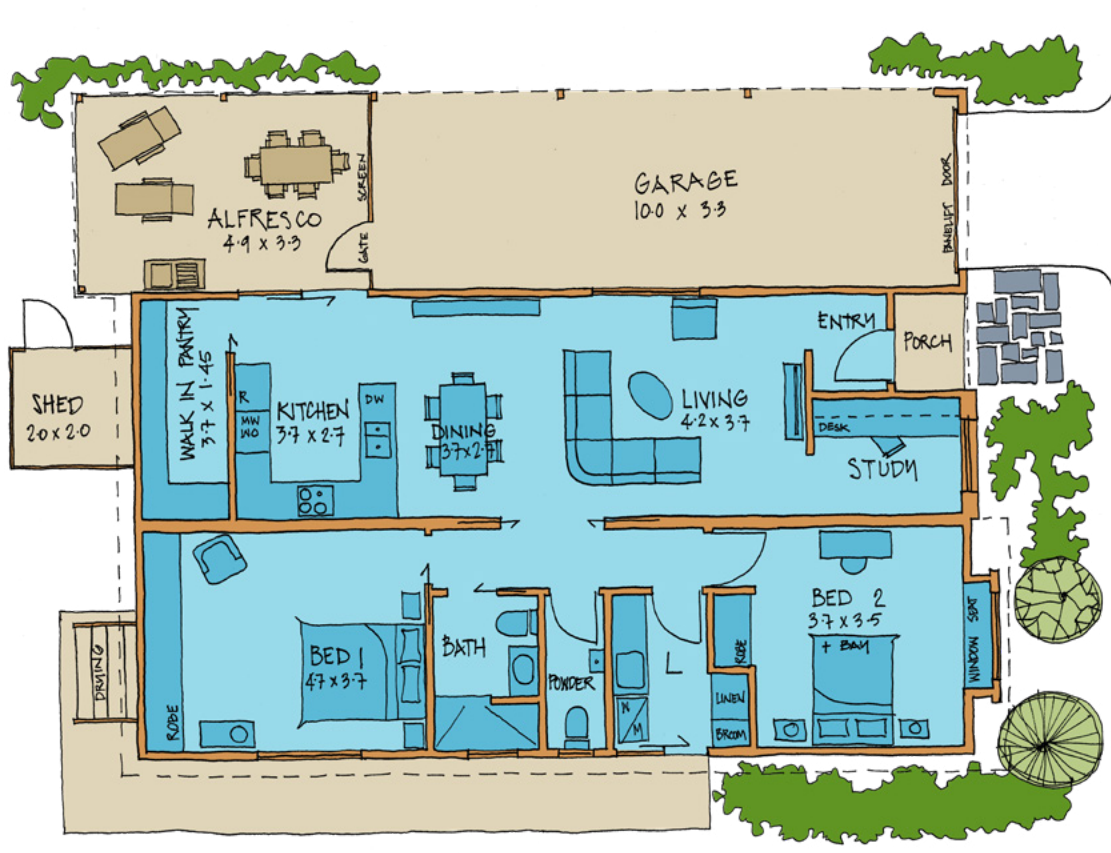

SEVENTH HEAVEN

Bedrooms: 2 WC: 2 Bathrooms: 1 Carparks: 2 House: 99 m² Total: 151.1 m²

Providence Lifestyle

Piara Waters Resort

Blake Duffield

Sales Consultant Piara Waters Lifestyle Resort

T 0403 538 357 E blake@providencelifestyle.com.au

Download price list at piarawaters.providencelifestyle.com.au

Images are for illustration purposes only and may be subject to change due to availability of materials, compliance or design considerations. Prices and lot sizes are subject to change. Garage doors available on selected sites at an additional cost. Carport size and capacity may vary depending on the individual lot size.

Information correct as of April 2024.

SEVENTH HEAVEN

Bedrooms: 2 WC: 2 Bathrooms: 1 Carparks: 2 House: 99 m² Total: 151.1 m²

Download price list at piarawaters.providencelifestyle.com.au

Providence Lifestyle