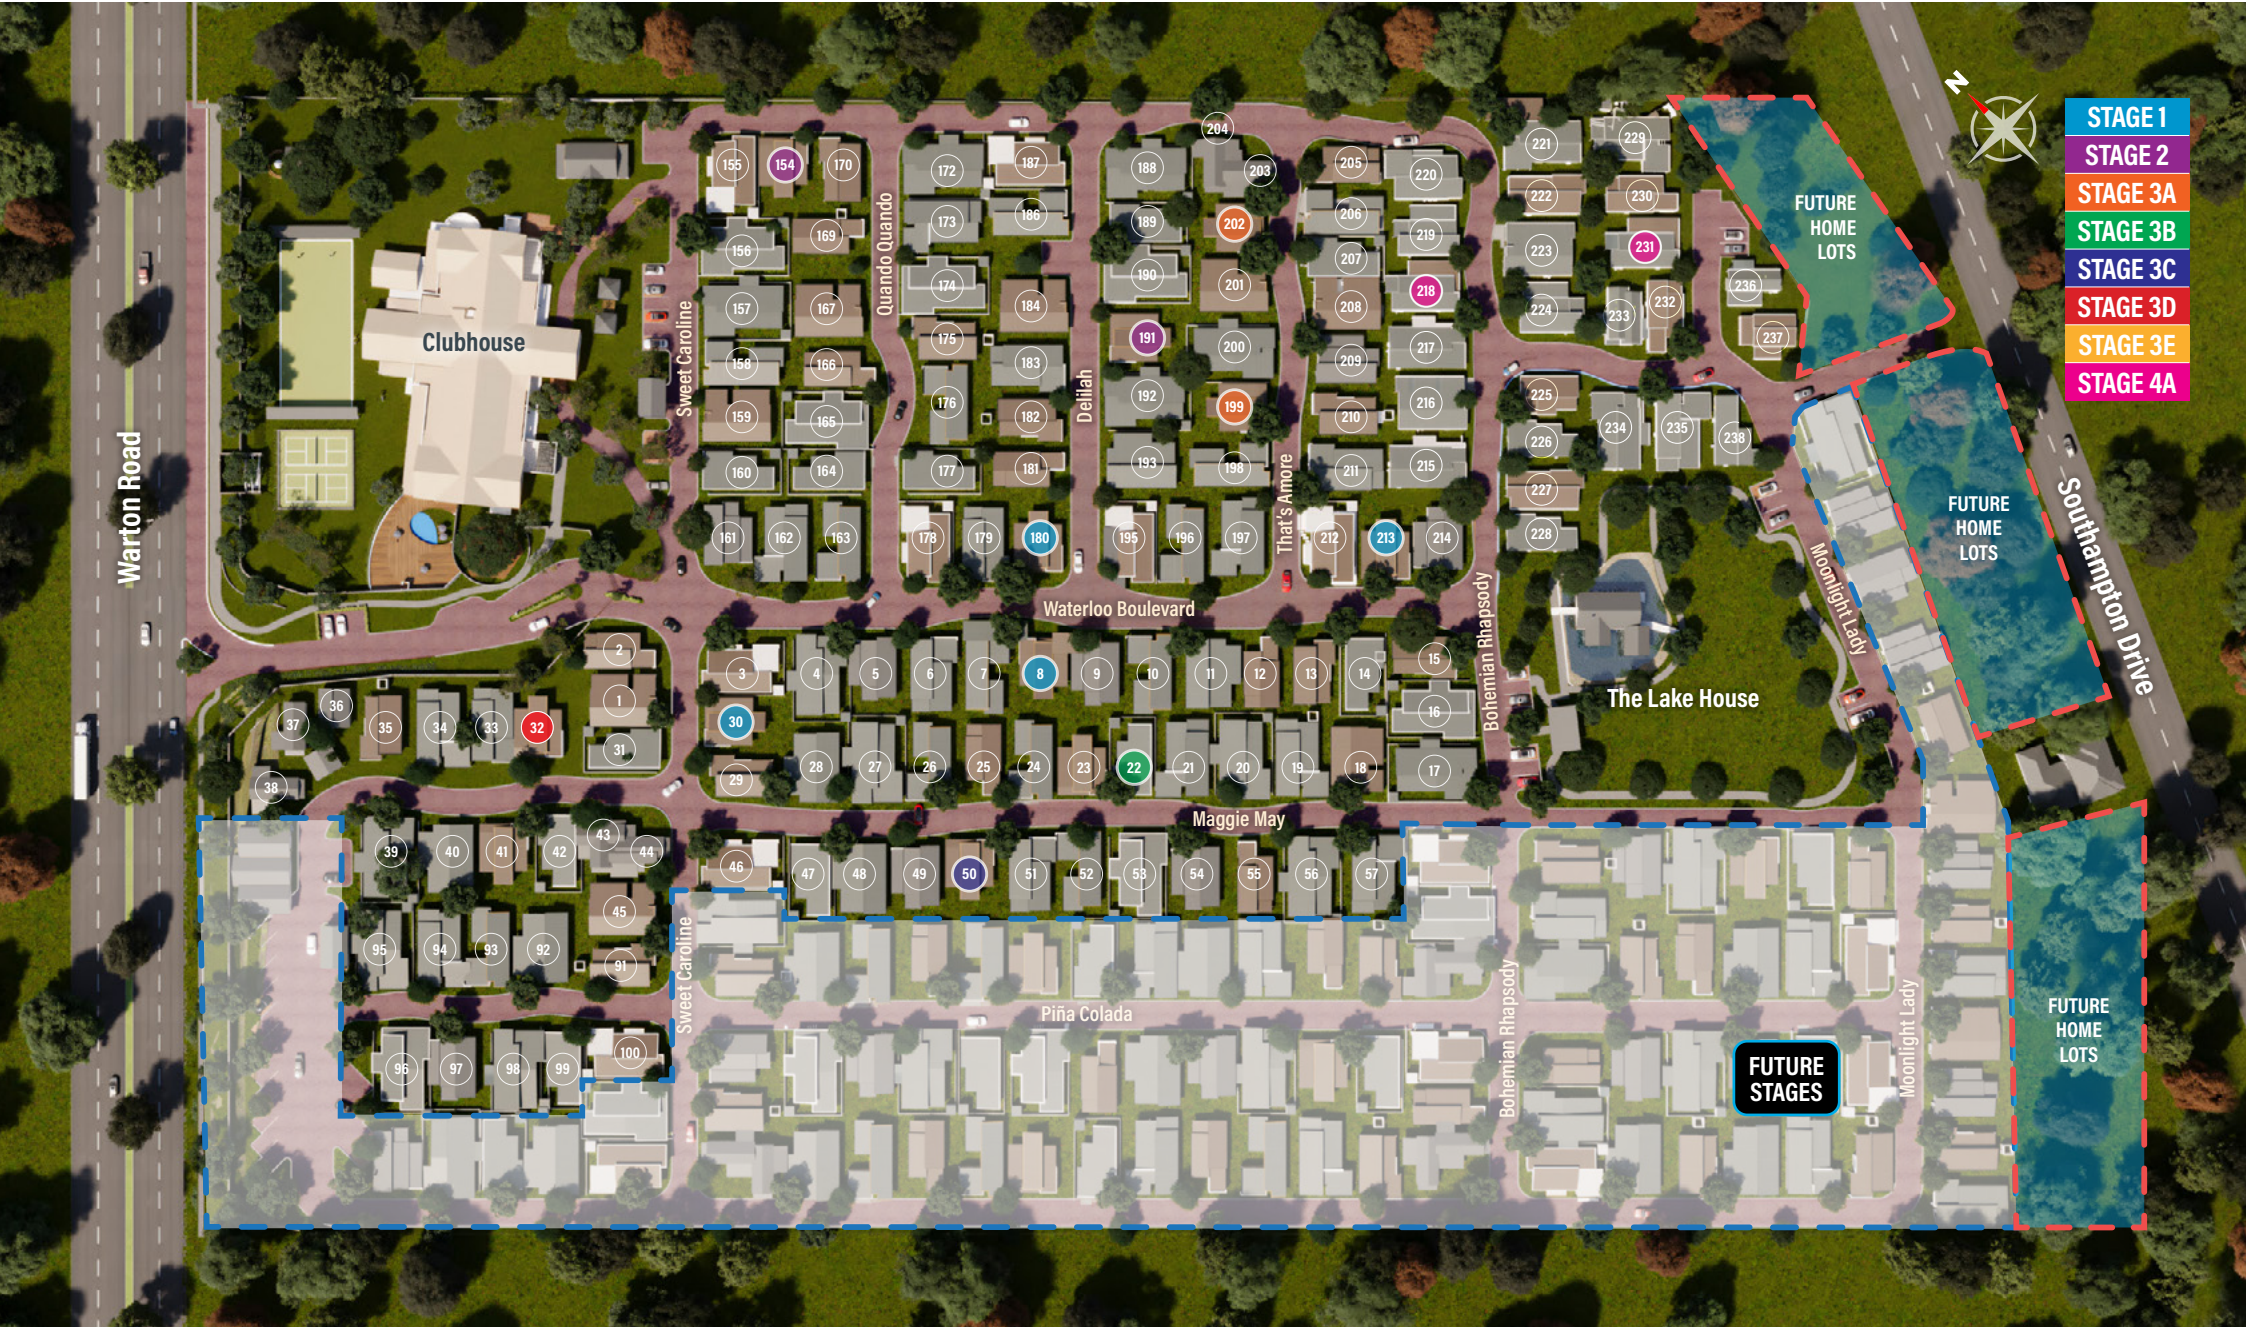

Download price list at piarawaters.providencelifestyle.com.au

Images are for illustration purposes only and may be subject to change due to availability of materials, compliance or design considerations. Prices and lot sizes are subject to change. Garage doors available on selected sites at an additional cost. Carport size and capacity may vary depending on the individual lot size.

Information correct as of April 2024.

SWEET DREAMS

Bedrooms: 3 WC: 2 Bathrooms: 1 Carparks: 2 House: 87 m² Total: 157.8 m²

Download price list at piarawaters.providencelifestyle.com.au

- STAGE 1
- STAGE 2
- STAGE 3A
- STAGE 3B
- STAGE 3C
- STAGE 3D
- STAGE 3E
- STAGE 4A