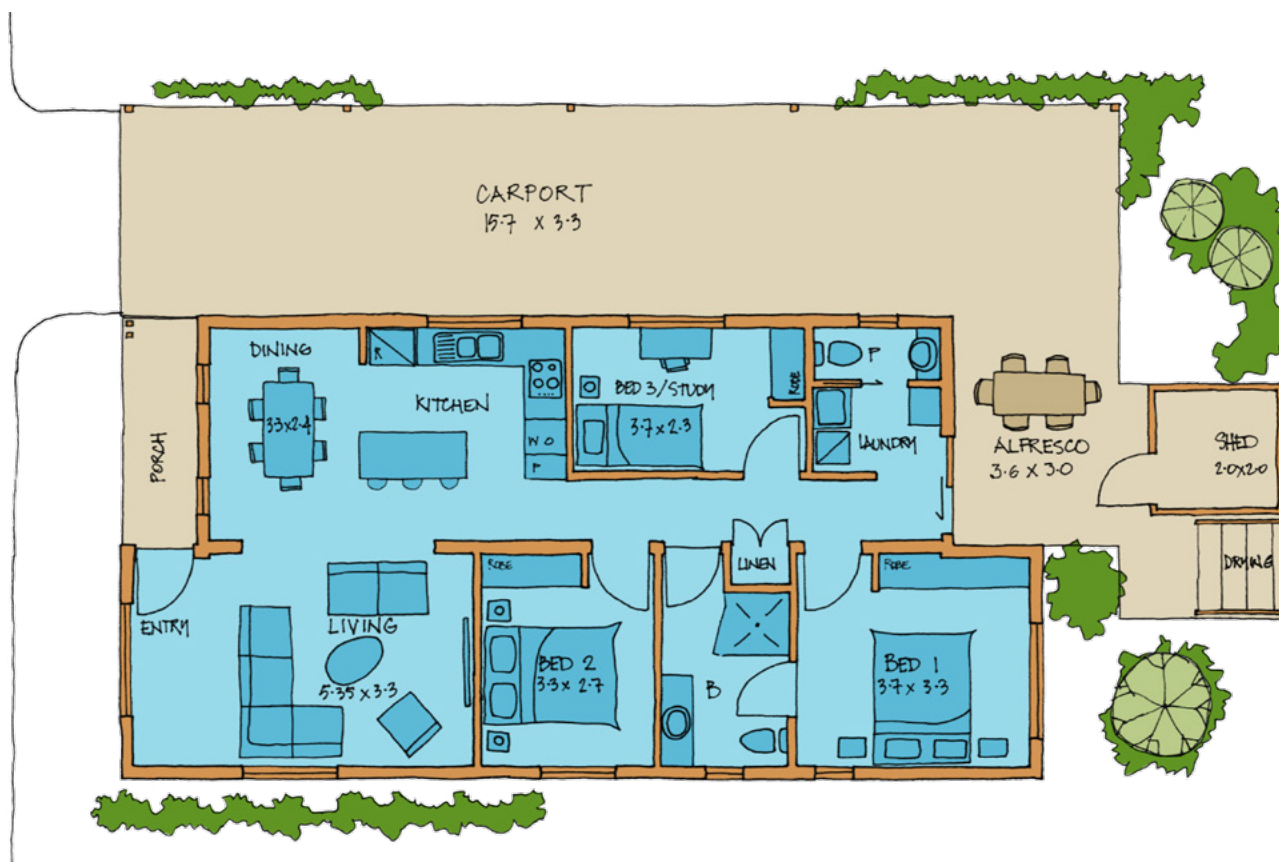

SWEET DREAMS

Bedrooms: 3 WC: 2 Bathrooms: 1 Carports: 2 House: 87 m² Total: 157.8 m²

Providence Lifestyle

Piara Waters Resort

Blake Duffield

Sales Consultant Piara Waters Lifestyle Resort

T 0403 538 357 E blake@providencelifestyle.com.au

Download price list at piarawaters.providencelifestyle.com.au

Images are for illustration purposes only and may be subject to change due to availability of materials, compliance or design considerations. Prices and lot sizes are subject to change. Garage doors available on selected sites at an additional cost. Carport size and capacity may vary depending on the individual lot size.

Information correct as of April 2024.

SWEET DREAMS

Bedrooms: 3 WC: 2 Bathrooms: 1 Carparks: 2 House: 87 m² Total: 157.8 m²

Download price list at piarawaters.providencelifestyle.com.au

- STAGE 1
- STAGE 2
- STAGE 3A
- STAGE 3B
- STAGE 3C
- STAGE 3D
- STAGE 3E
- STAGE 4A