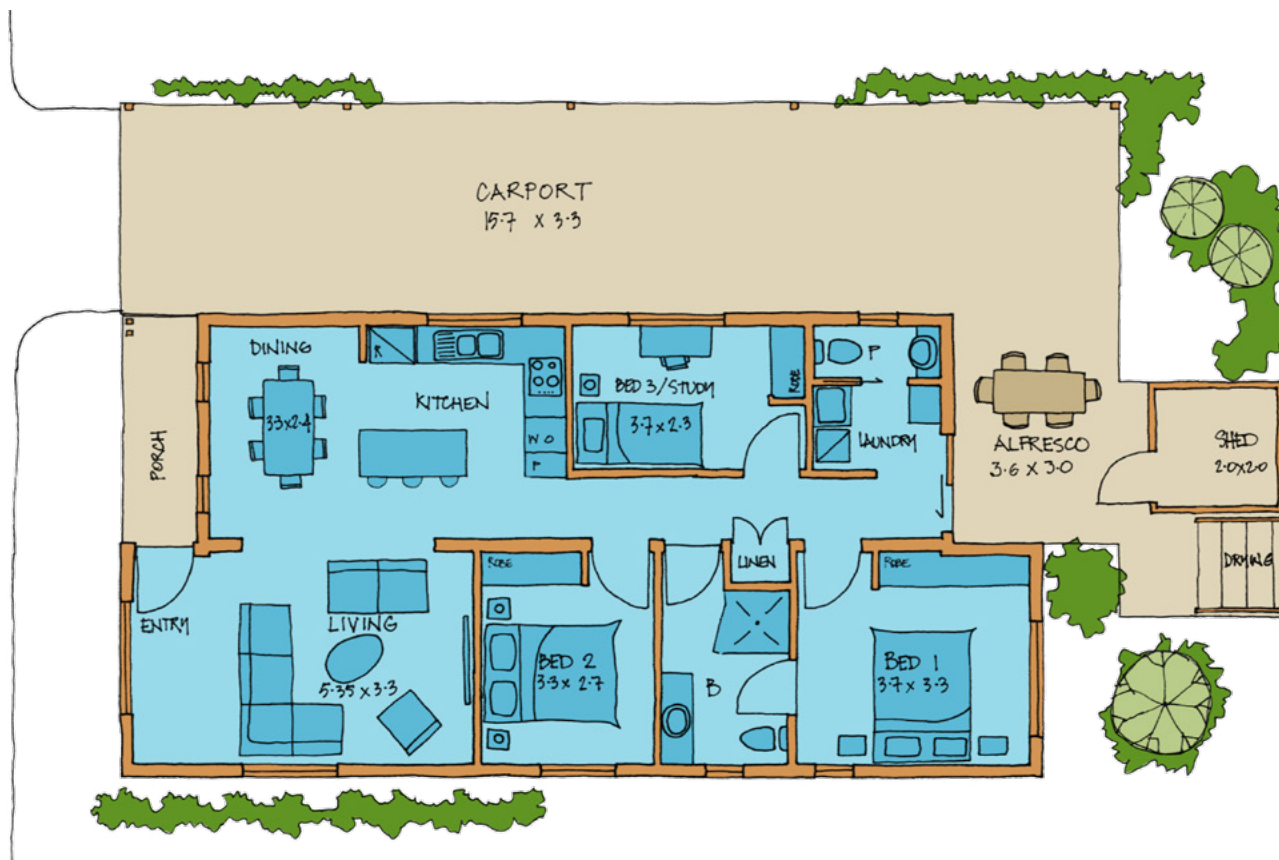

SWEET DREAMS

Bedrooms: 3 WC: 2 Bathrooms: 1 Carports: 2 House: 87 m² Total: 157.8 m²

Providence Lifestyle

Piara Waters Resort

Blake Duffield

Sales Consultant Piara Waters Lifestyle Resort

T 0403 538 357 E blake@providencelifestyle.com.au

Download price list at piarawaters.providencelifestyle.com.au

Images are for illustration purposes only and may be subject to change due to availability of materials, compliance or design considerations. Prices and lot sizes are subject to change. Garage doors available on selected sites at an additional cost. Carport size and capacity may vary depending on the individual lot size.

Information correct as of August 2024.

SWEET DREAMS

Bedrooms: 3 WC: 2 Bathrooms: 1 Carparks: 2 House: 87 m² Total: 157.8 m²

Download price list at piarawaters.providencelifestyle.com.au

- STAGE 1
- STAGE 2
- STAGE 3A
- STAGE 3B
- STAGE 3C
- STAGE 3D
- STAGE 3E
- STAGE 4A
- STAGE 4B
- STAGE 5A