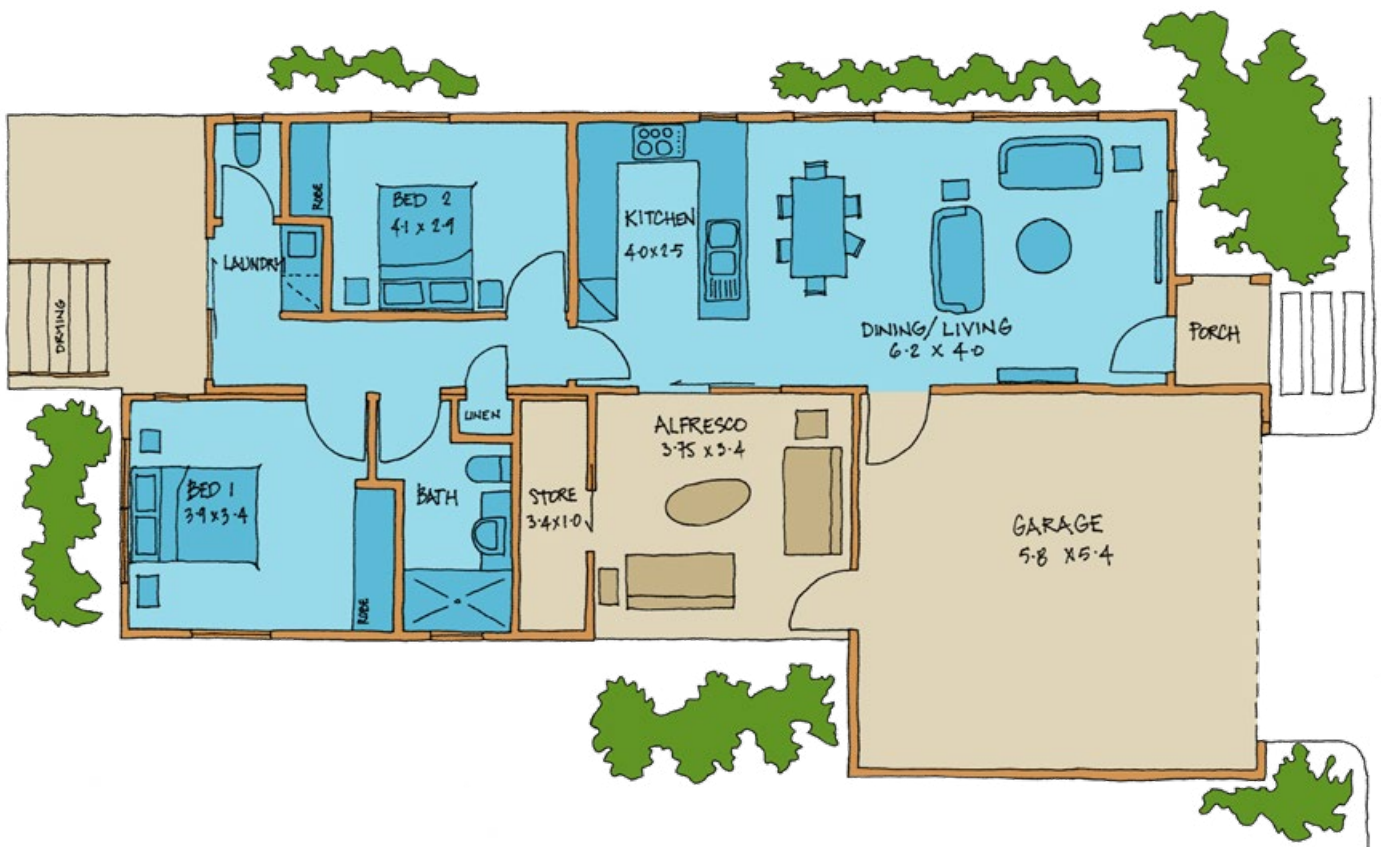

DREAM CATCHER

Bedrooms: 2 WC: 2 Bathrooms: 1 Carports: 2 House: 76 m² Total: 136.25 m²

Providence Lifestyle

Piara Waters Resort

Darlene Formentin

Lifestyle Sales Consultant

T 0403 379 007 E darlene@providencelifestyle.com.au

Download price list at piarawaters.providencelifestyle.com.au

Images are for illustration purposes only and may be subject to change due to availability of materials, compliance or design considerations. Prices and lot sizes are subject to change. Garage doors available on selected sites at an additional cost. Carport size and capacity may vary depending on the individual lot size.

Information correct as of November 2024.

DREAM CATCHER

Bedrooms: 2 WC: 2 Bathrooms: 1 Carparks: 2 House: 76 m² Total: 136.25 m²

Download price list at piarawaters.providencelifestyle.com.au

- STAGE 1
- STAGE 2
- STAGE 3A
- STAGE 3B
- STAGE 3C
- STAGE 3D
- STAGE 3E
- STAGE 4A
- STAGE 4B
- STAGE 5A
- STAGE 5B