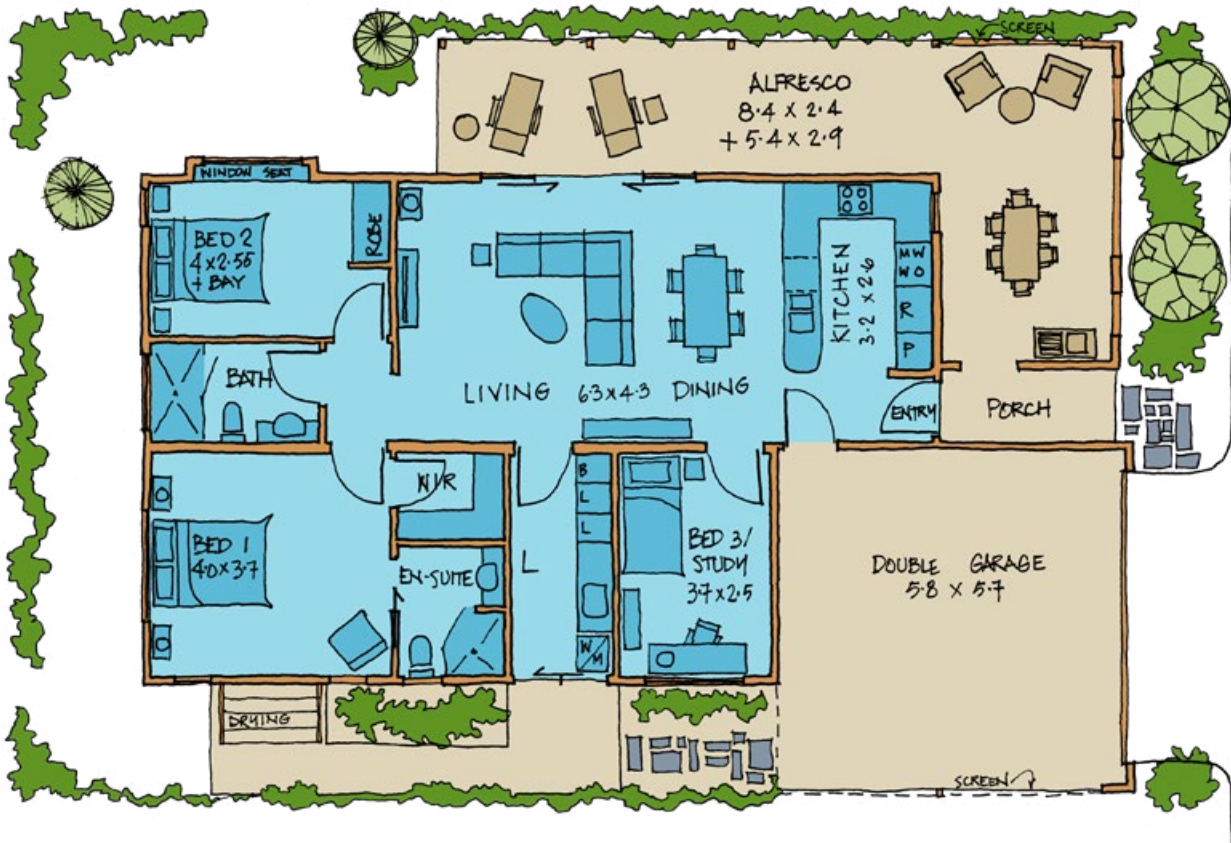

FEELING GROOVY

Bedrooms: 3 WC: 2 Bathrooms: 2 Carports: 2 House: 94 m² Total: 155 m²

Providence Lifestyle

Piara Waters Resort

Darlene Formentin

Lifestyle Sales Consultant

T 0403 379 007 E darlene@providencelifestyle.com.au

Download price list at piarawaters.providencelifestyle.com.au

Images are for illustration purposes only and may be subject to change due to availability of materials, compliance or design considerations. Prices and lot sizes are subject to change. Garage doors available on selected sites at an additional cost. Carport size and capacity may vary depending on the individual lot size.

Information correct as of November 2024.

FEELING GROOVY

Bedrooms: 3 WC: 2 Bathrooms: 2 Carparks: 2 House: 94 m² Total: 155 m²

Download price list at piarawaters.providencelifestyle.com.au

- STAGE 1
- STAGE 2
- STAGE 3A
- STAGE 3B
- STAGE 3C
- STAGE 3D
- STAGE 3E
- STAGE 4A
- STAGE 4B
- STAGE 5A
- STAGE 5B