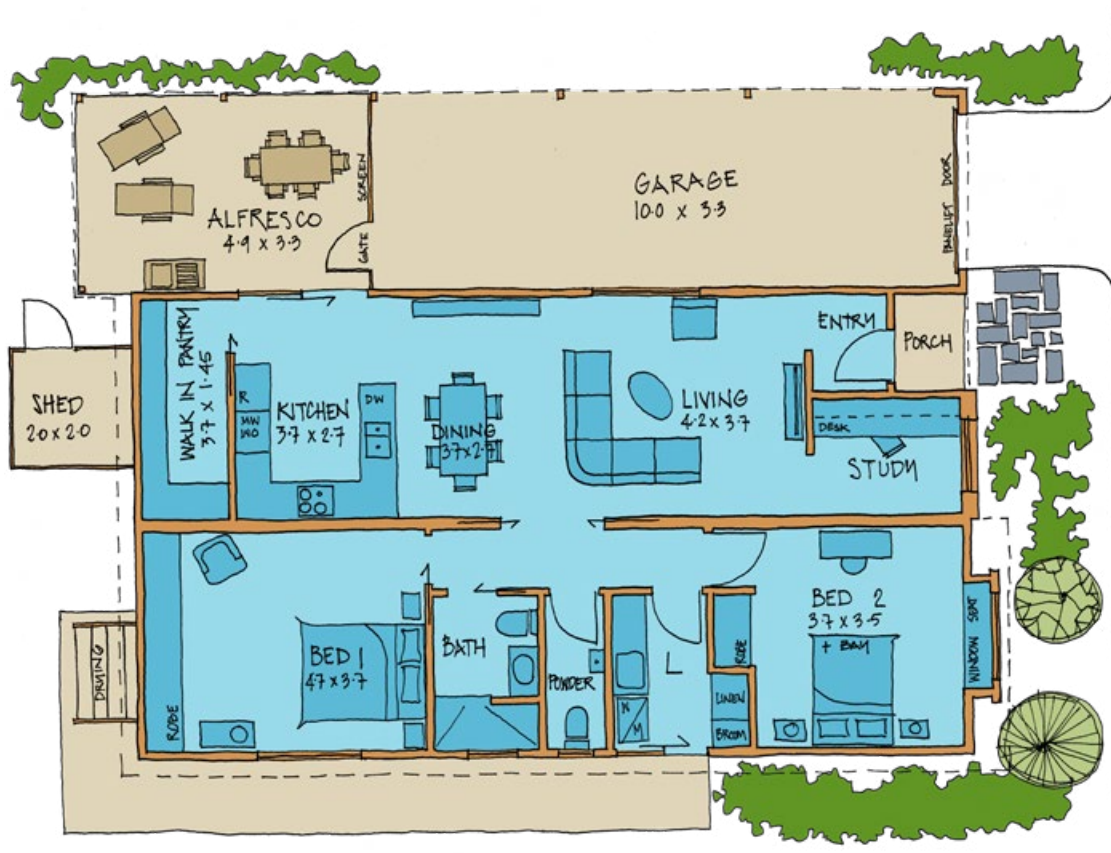

SEVENTH HEAVEN

Bedrooms: 2 WC: 2 Bathrooms: 1 Carparks: 2 House: 99 m² Total: 151.1 m²

Providence Lifestyle

Piara Waters Resort

Darlene Formentin

Lifestyle Sales Consultant

T 0403 379 007 E darlene@providencelifestyle.com.au

Download price list at piarawaters.providencelifestyle.com.au

Images are for illustration purposes only and may be subject to change due to availability of materials, compliance or design considerations. Prices and lot sizes are subject to change. Garage doors available on selected sites at an additional cost. Carport size and capacity may vary depending on the individual lot size.

Information correct as of November 2024.

SEVENTH HEAVEN

Bedrooms: 2 WC: 2 Bathrooms: 1 Carparks: 2 House: 99 m² Total: 151.1 m²

Download price list at piarawaters.providencelifestyle.com.au

- STAGE 1
- STAGE 2
- STAGE 3A
- STAGE 3B
- STAGE 3C
- STAGE 3D
- STAGE 3E
- STAGE 4A
- STAGE 4B
- STAGE 5A
- STAGE 5B