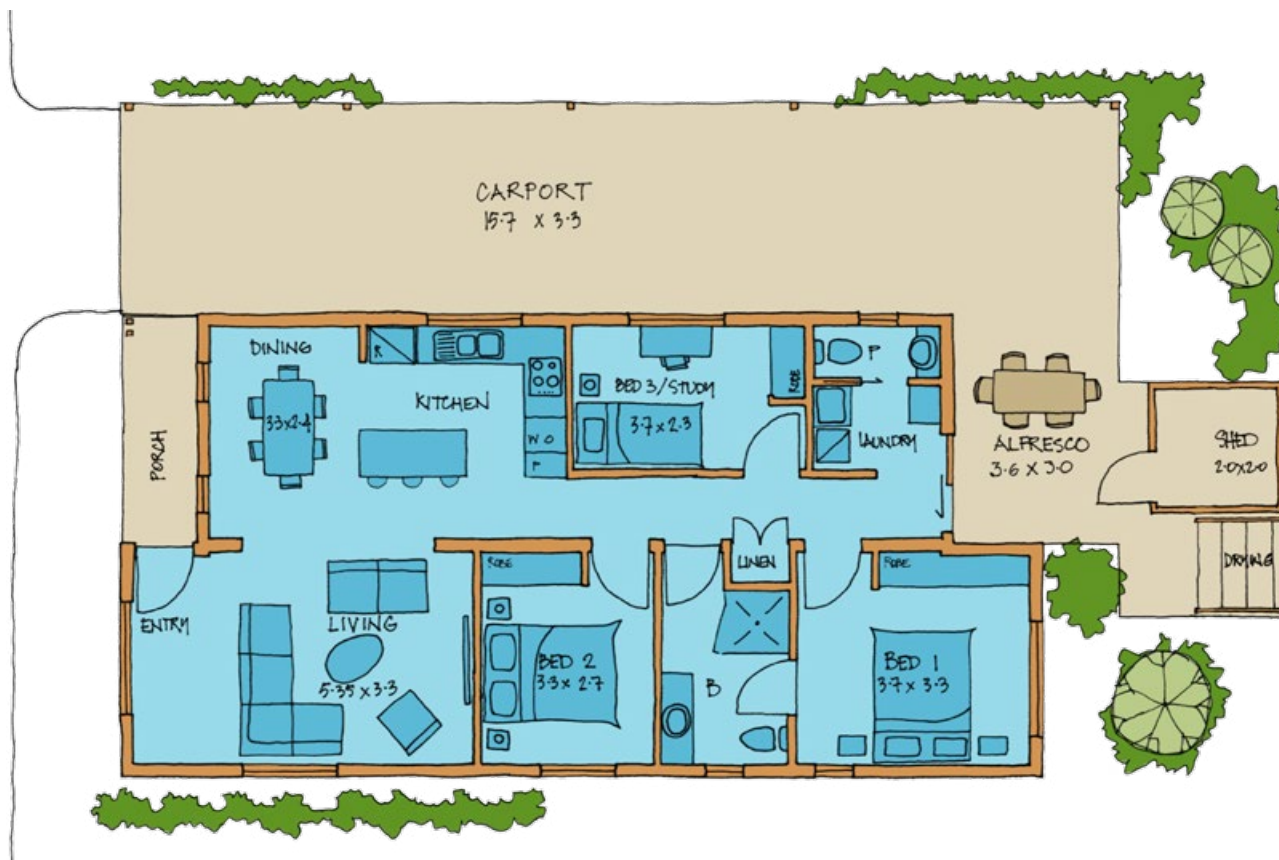

SWEET DREAMS

Bedrooms: 3 WC: 2 Bathrooms: 1 Carports: 2 House: 87 m² Total: 157.8 m²

Providence Lifestyle

Piara Waters Resort

Darlene Formentin

Lifestyle Sales Consultant

T 0403 379 007 E darlene@providencelifestyle.com.au

Download price list at piarawaters.providencelifestyle.com.au

Images are for illustration purposes only and may be subject to change due to availability of materials, compliance or design considerations. Prices and lot sizes are subject to change. Garage doors available on selected sites at an additional cost. Carport size and capacity may vary depending on the individual lot size.

Information correct as of November 2024.

SWEET DREAMS

Bedrooms: 3 WC: 2 Bathrooms: 1 Carparks: 2 House: 87 m² Total: 157.8 m²

Download price list at piarawaters.providencelifestyle.com.au

- STAGE 1
- STAGE 2
- STAGE 3A
- STAGE 3B
- STAGE 3C
- STAGE 3D
- STAGE 3E
- STAGE 4A
- STAGE 4B
- STAGE 5A
- STAGE 5B