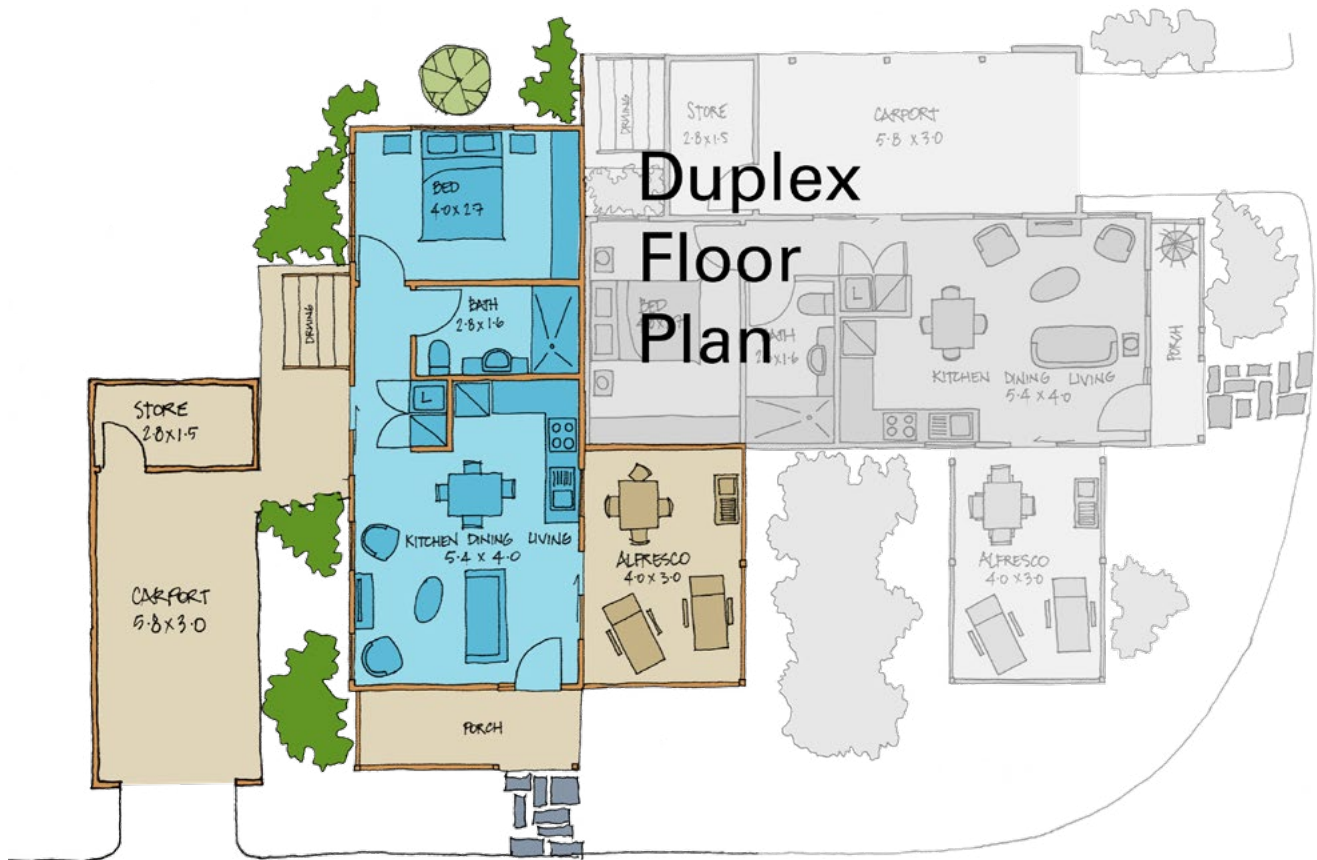

CECILIA

Bedrooms: 1 WC: 1 Bathrooms: 1 Carports: 1 House: 42.8 m² Total: 81.4 m²

Providence Lifestyle

Piara Waters Resort

Darlene Formentin

Lifestyle Sales Consultant

T 0403 379 007 E darlene@providencelifestyle.com.au

Download price list at piarawaters.providencelifestyle.com.au

Images are for illustration purposes only and may be subject to change due to availability of materials, compliance or design considerations. Prices and lot sizes are subject to change. Garage doors available on selected sites at an additional cost. Carport size and capacity may vary depending on the individual lot size.

Information correct as of January 2025.

CECILIA

Bedrooms: 1 WC: 1 Bathrooms: 1 Carparks: 1 House: 42.8 m² Total: 81.4 m²

Download price list at piarawaters.providencelifestyle.com.au