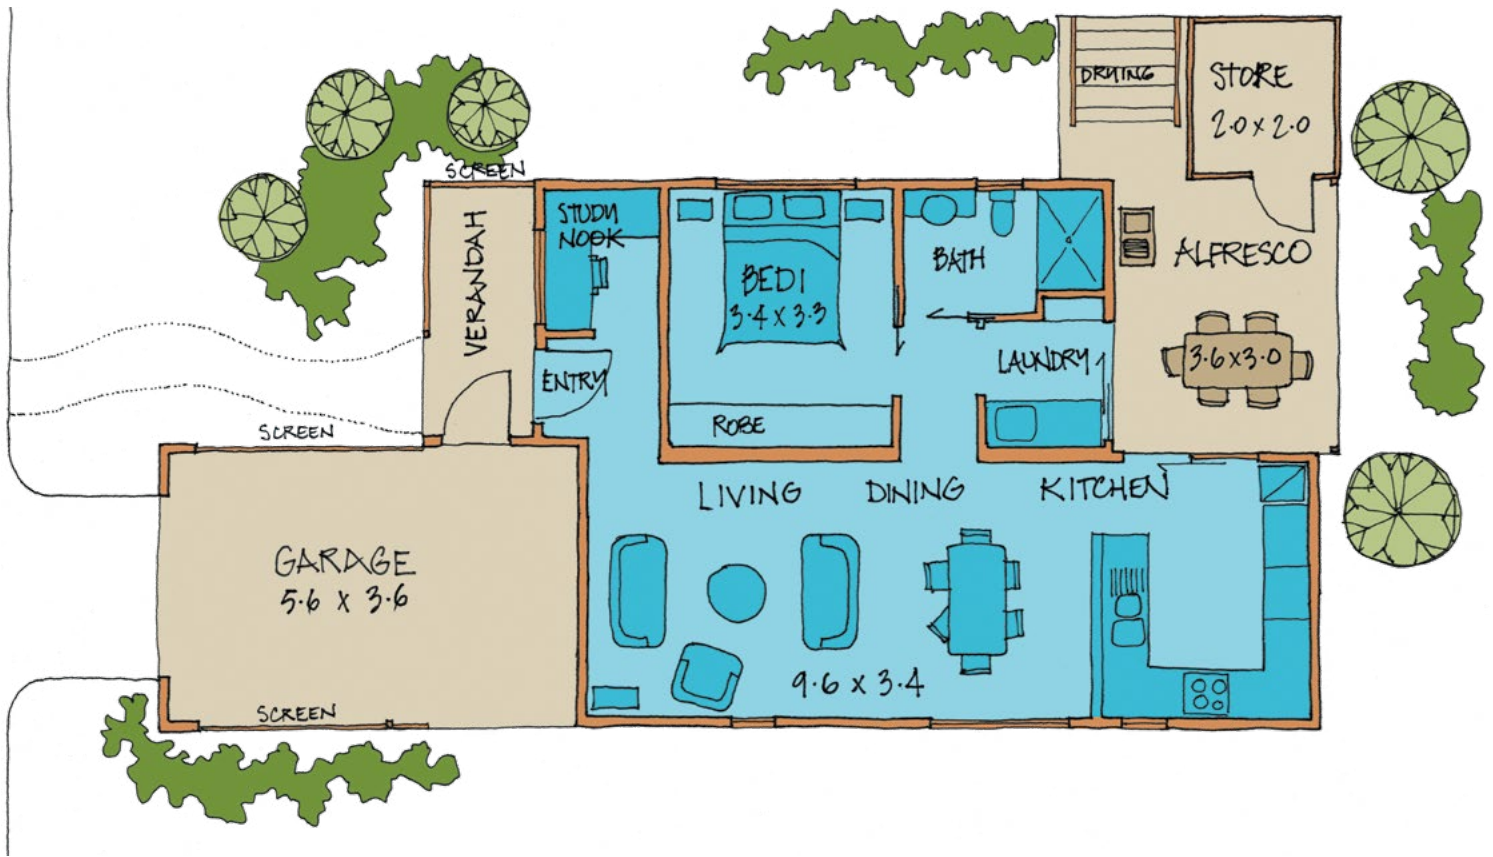

DAYDREAM

Bedrooms: 1 WC: 1 Bathrooms: 1 Carparks: 1 House: 58 m² Total: 96 m²

Providence Lifestyle
Piara Waters Resort

Darlene Formentin
Lifestyle Sales Consultant
T 0403 379 007 E darlene@providencelifestyle.com.au

Download price list at piarawaters.providencelifestyle.com.au

Images are for illustration purposes only and may be subject to change due to availability of materials, compliance or design considerations. Prices and lot sizes are subject to change. Garage doors available on selected sites at an additional cost. Carport size and capacity may vary depending on the individual lot size.

Information correct as of January 2025.

DAYDREAM

Bedrooms: 1 WC: 1 Bathrooms: 1 Carparks: 1 House: 58 m² Total: 96 m²

Download price list at piarawaters.providencelifestyle.com.au

- STAGE 1
- STAGE 2
- STAGE 3A
- STAGE 3B
- STAGE 3C
- STAGE 3D
- STAGE 3E
- STAGE 4A
- STAGE 4B
- STAGE 5A
- STAGE 5B
- STAGE 6A