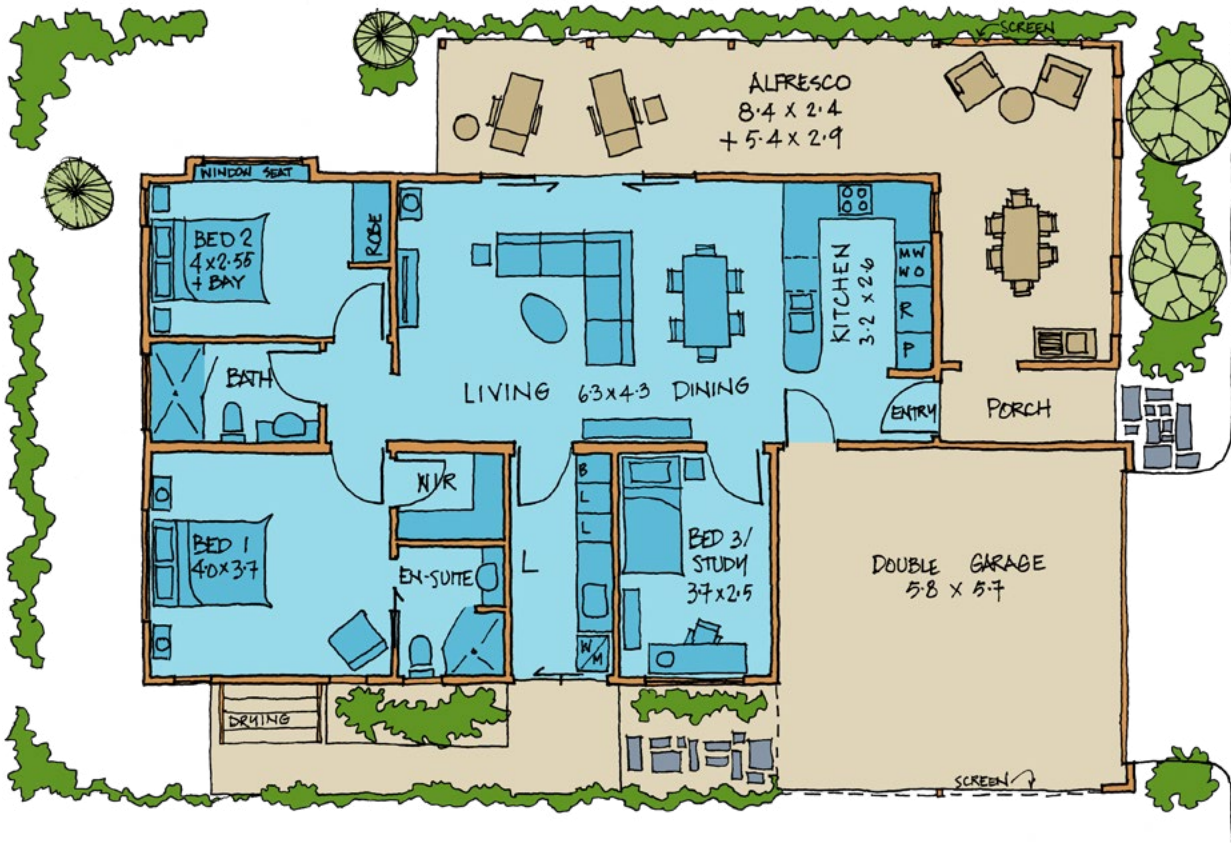

FEELING GROOVY

Bedrooms: 3 WC: 2 Bathrooms: 2 Carparks: 2 House: 94 m² Total: 155 m²

Providence Lifestyle

Piara Waters Resort

Darlene Formentin

Lifestyle Sales Consultant

T 0403 379 007 E darlene@providencelifestyle.com.au

Download price list at piarawaters.providencelifestyle.com.au

Images are for illustration purposes only and may be subject to change due to availability of materials, compliance or design considerations. Prices and lot sizes are subject to change. Garage doors available on selected sites at an additional cost. Carport size and capacity may vary depending on the individual lot size.

Information correct as of January 2025.

FEELING GROOVY

Bedrooms: 3 WC: 2 Bathrooms: 2 Carparks: 2 House: 94 m² Total: 155 m²

Download price list at piarawaters.providencelifestyle.com.au