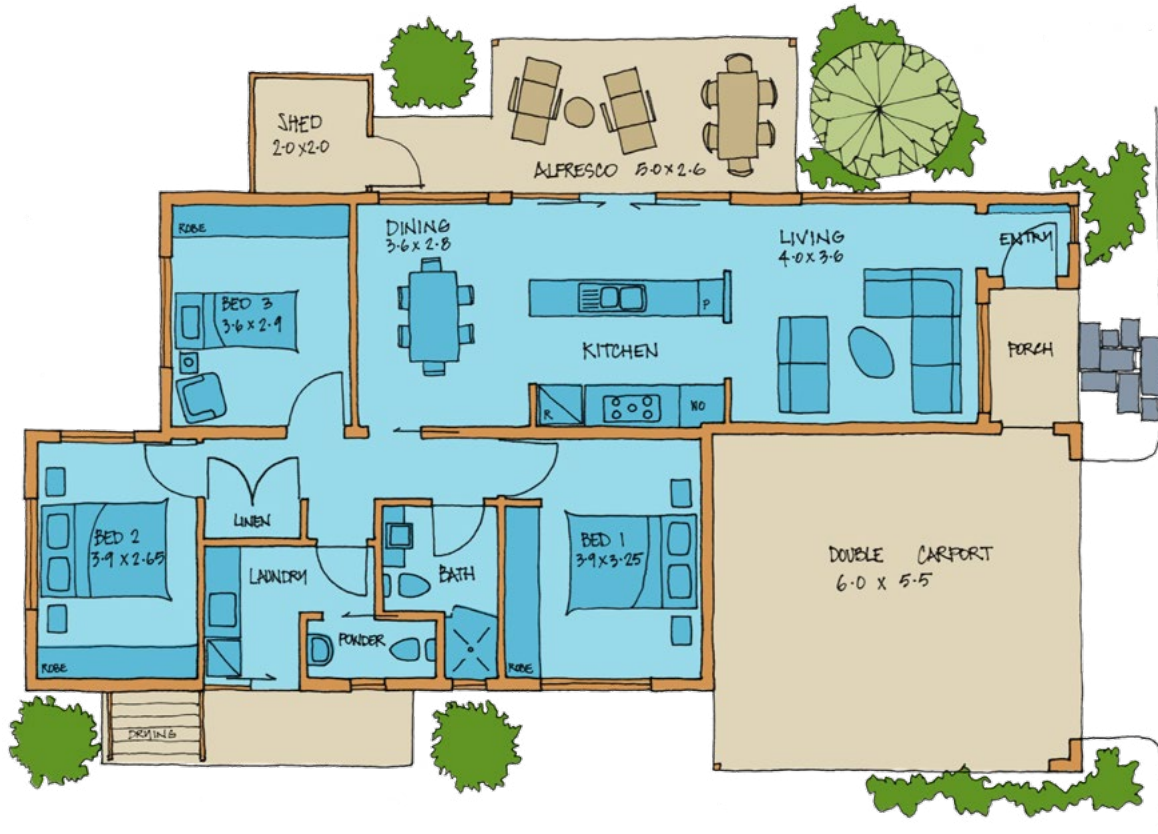

# MOON SHADOW

Bedrooms: 3 WC: 2 Bathrooms: 1 Carparks: 2 House: 94 m<sup>2</sup> Total: 147.3 m<sup>2</sup>

Providence Lifestyle  
Piara Waters Resort

Garage only on selected homes

**Darlene Formentin**

Lifestyle Sales Consultant