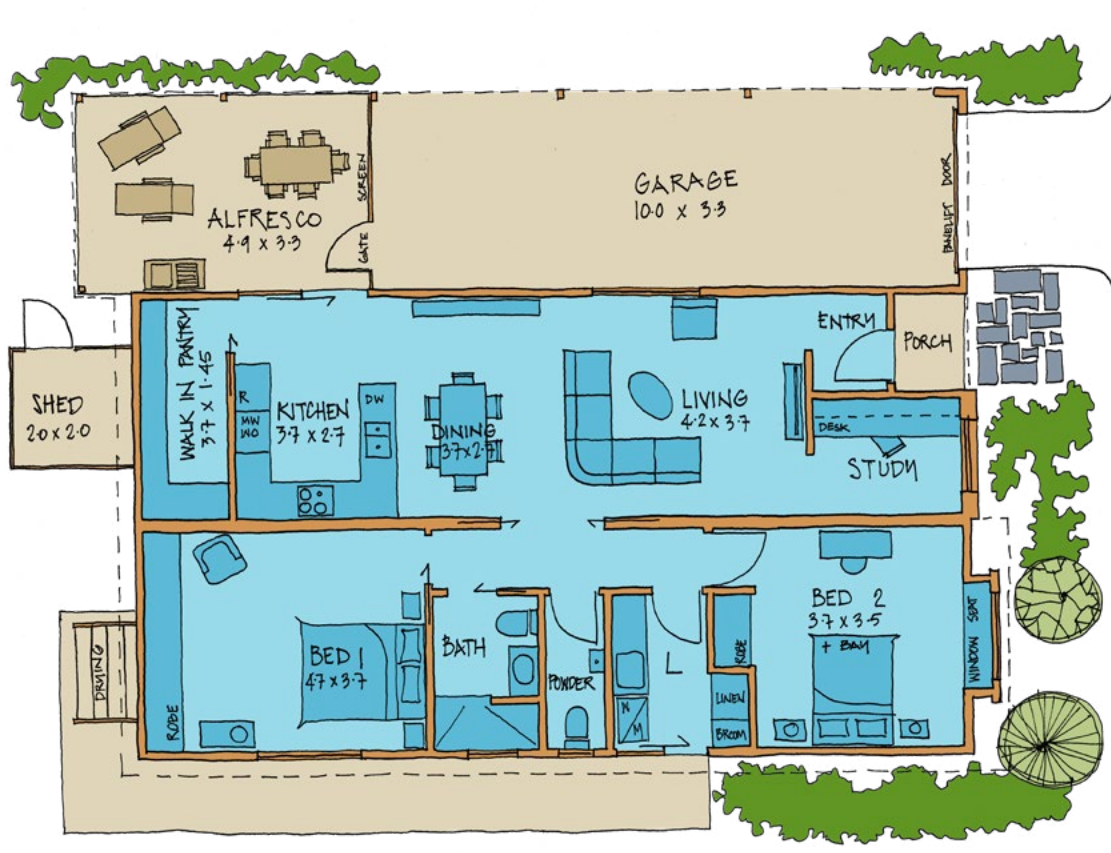

SEVENTH HEAVEN

Bedrooms: 2 WC: 2 Bathrooms: 1 Carparks: 2 House: 99 m² Total: 151.1 m²

Providence Lifestyle

Piara Waters Resort

Darlene Formentin

Lifestyle Sales Consultant

T 0403 379 007 E darlene@providencelifestyle.com.au

Download price list at piarawaters.providencelifestyle.com.au

Images are for illustration purposes only and may be subject to change due to availability of materials, compliance or design considerations. Prices and lot sizes are subject to change. Garage doors available on selected sites at an additional cost. Carport size and capacity may vary depending on the individual lot size.

Information correct as of January 2025.

SEVENTH HEAVEN

Bedrooms: 2 WC: 2 Bathrooms: 1 Carparks: 2 House: 99 m² Total: 151.1 m²

Download price list at piarawaters.providencelifestyle.com.au

- STAGE 1
- STAGE 2
- STAGE 3A
- STAGE 3B
- STAGE 3C
- STAGE 3D
- STAGE 3E
- STAGE 4A
- STAGE 4B
- STAGE 5A
- STAGE 5B
- STAGE 6A