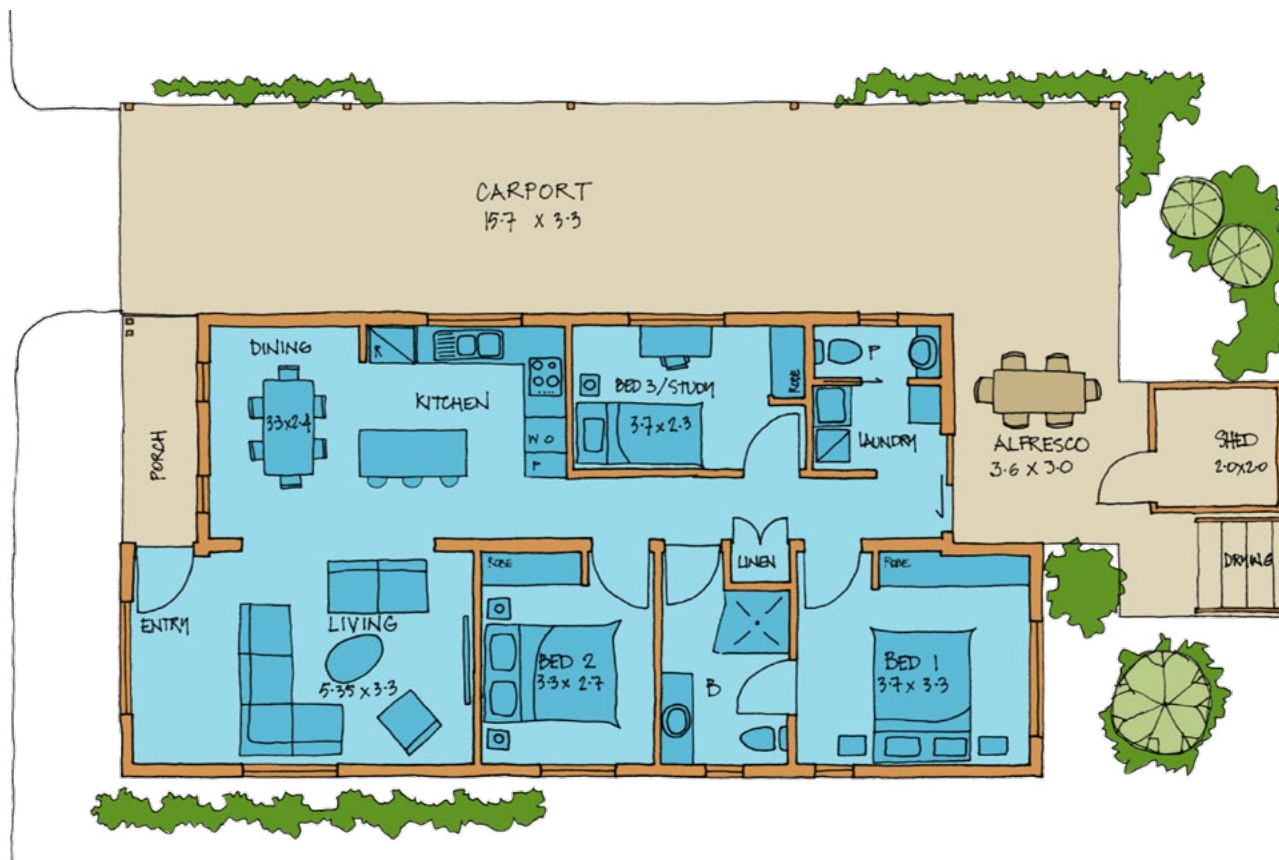

SWEET DREAMS

Bedrooms: 3 WC: 2 Bathrooms: 1 Carports: 2 House: 87 m² Total: 157.8 m²

Providence Lifestyle

Piara Waters Resort

Darlene Formentin

Lifestyle Sales Consultant

T 0403 379 007 E darlene@providencelifestyle.com.au

Download price list at piarawaters.providencelifestyle.com.au

Images are for illustration purposes only and may be subject to change due to availability of materials, compliance or design considerations. Prices and lot sizes are subject to change. Garage doors available on selected sites at an additional cost. Carport size and capacity may vary depending on the individual lot size.

Information correct as of January 2025.

SWEET DREAMS

Bedrooms: 3 WC: 2 Bathrooms: 1 Carparks: 2 House: 87 m² Total: 157.8 m²

Download price list at piarawaters.providencelifestyle.com.au