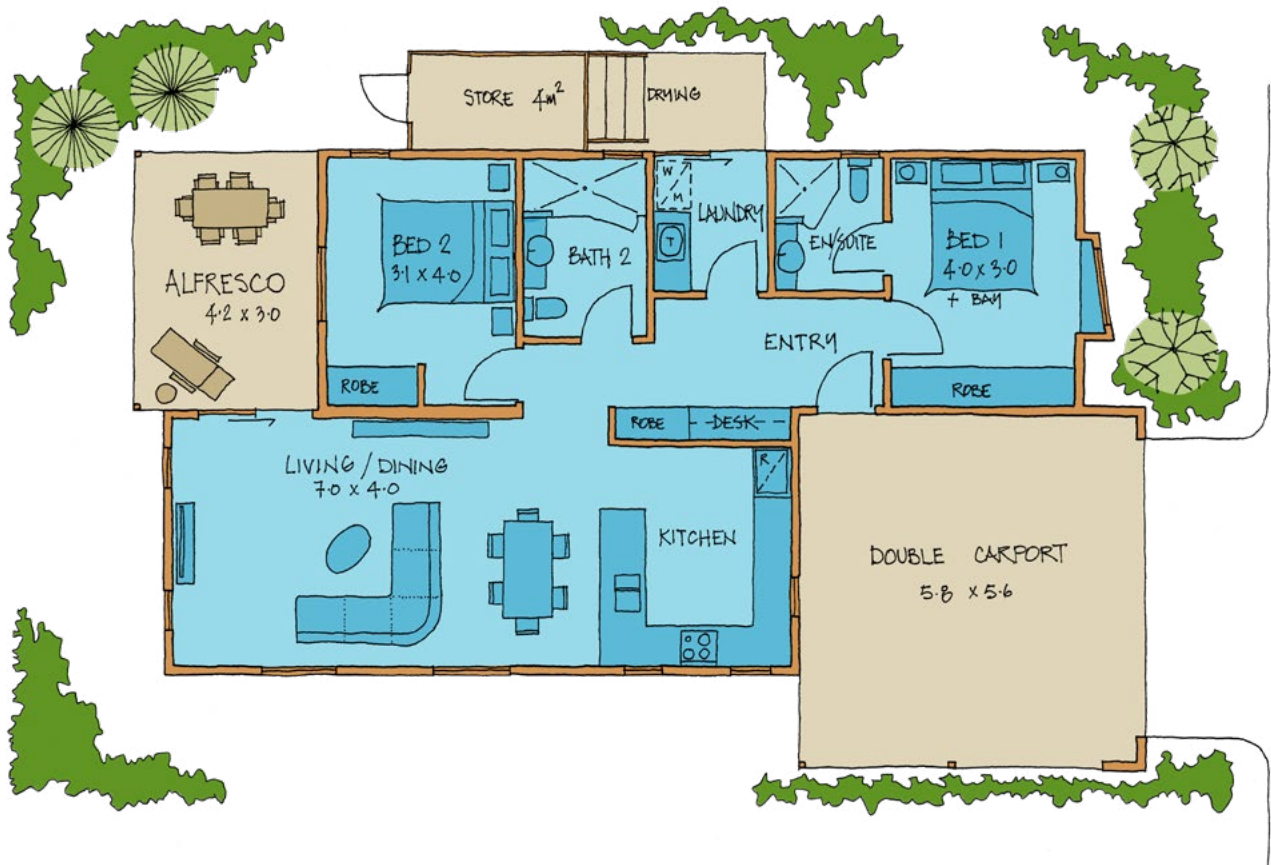

ALIVE AND WELL

Bedrooms: 2 WC: 2 Bathrooms: 2 Carports: 2 House: 86 m² Total: 145 m²

Providence Lifestyle

Piara Waters Resort

Darlene Formentin

Lifestyle Sales Consultant

T 0403 379 007 E darlene@providencelifestyle.com.au

Download price list at piarawaters.providencelifestyle.com.au

Images are for illustration purposes only and may be subject to change due to availability of materials, compliance or design considerations. Prices and lot sizes are subject to change. Garage doors available on selected sites at an additional cost. Carport size and capacity may vary depending on the individual lot size.

Information correct as of February 2025.

ALIVE AND WELL

Bedrooms: 2 WC: 2 Bathrooms: 2 Carparks: 2 House: 86 m² Total: 145 m²

Download price list at piarawaters.providencelifestyle.com.au

- STAGE 1
- STAGE 2
- STAGE 3A
- STAGE 3B
- STAGE 3C
- STAGE 3D
- STAGE 3E
- STAGE 4A
- STAGE 4B
- STAGE 5A
- STAGE 5B
- STAGE 6A