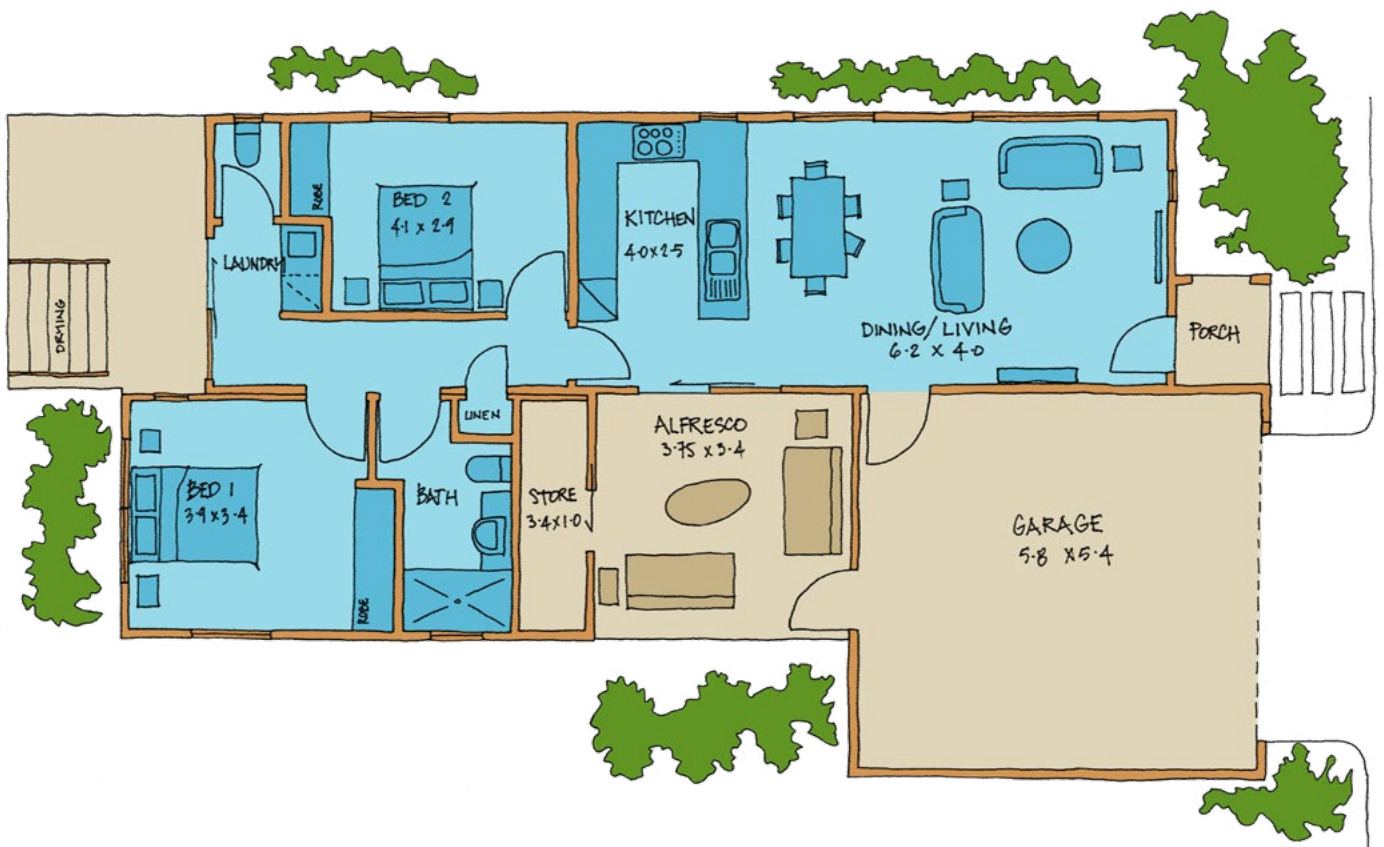

DREAM CATCHER Dx

Bedrooms: 2 WC: 2 Bathrooms: 1 Carports: 2 House: 84.8 m² Total: 144.6 m²

Providence Lifestyle

Piara Waters Resort

Darlene Formentin

Lifestyle Sales Consultant

T 0403 379 007 E darlene@providencelifestyle.com.au

Download price list at piarawaters.providencelifestyle.com.au

Images are for illustration purposes only and may be subject to change due to availability of materials, compliance or design considerations. Prices and lot sizes are subject to change. Garage doors available on selected sites at an additional cost. Carport size and capacity may vary depending on the individual lot size.

Information correct as of February 2025.

DREAM CATCHER Dx

Bedrooms: 2 WC: 2 Bathrooms: 1 Carparks: 2 House: 84.8 m² Total: 144.6 m²

Download price list at piarawaters.providencelifestyle.com.au