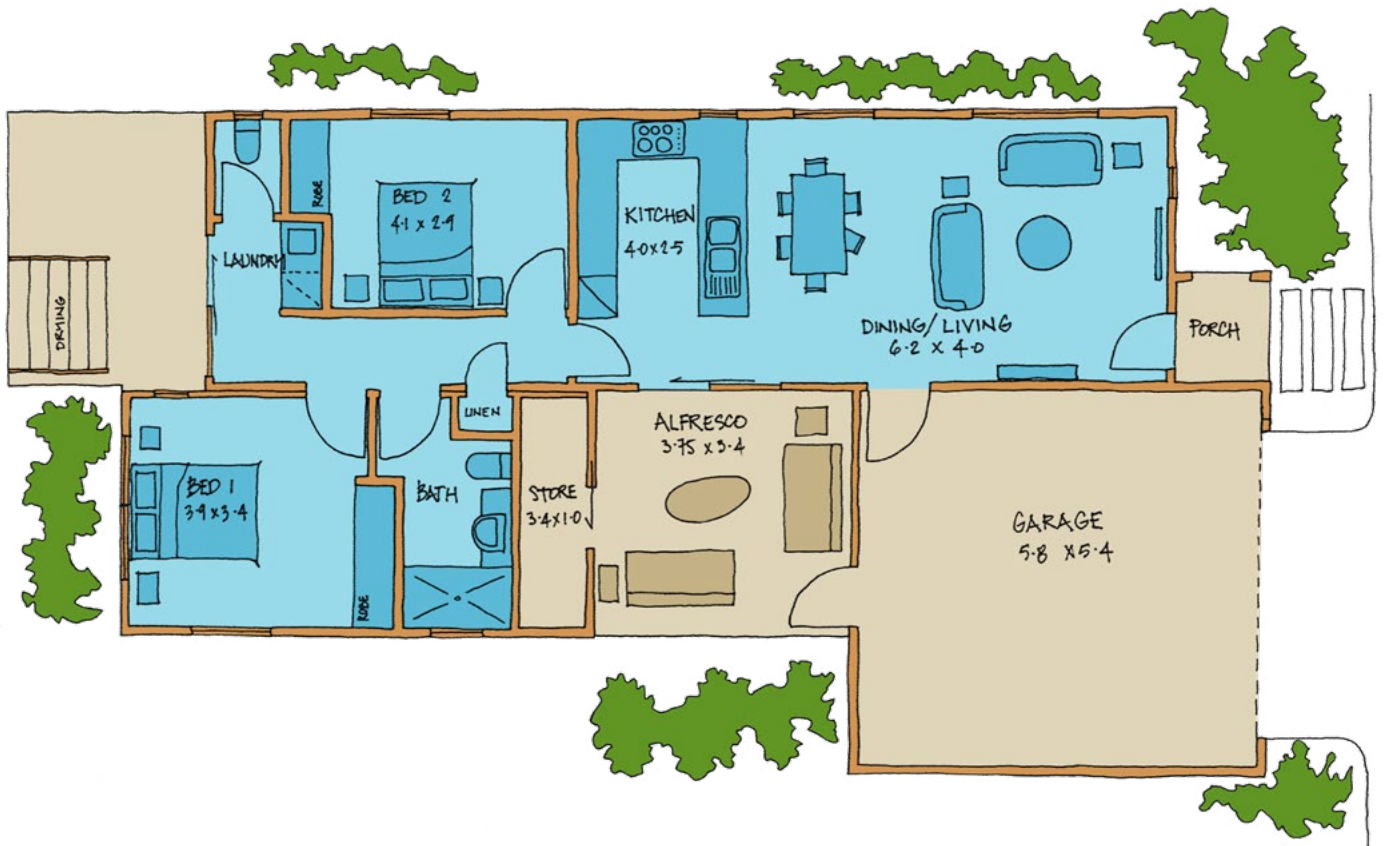

DREAM CATCHER

Bedrooms: 2 WC: 2 Bathrooms: 1 Carparks: 2 House: 76 m² Total: 136.25 m²

Providence Lifestyle

Piara Waters Resort

Darlene Formentin

Lifestyle Sales Consultant

T 0403 379 007 E darlene@providencelifestyle.com.au

Download price list at piarawaters.providencelifestyle.com.au

Images are for illustration purposes only and may be subject to change due to availability of materials, compliance or design considerations. Prices and lot sizes are subject to change. Garage doors available on selected sites at an additional cost. Carport size and capacity may vary depending on the individual lot size.

Information correct as of February 2025.

DREAM CATCHER

Bedrooms: 2 WC: 2 Bathrooms: 1 Carparks: 2 House: 76 m² Total: 136.25 m²

Download price list at piarawaters.providencelifestyle.com.au

- STAGE 1
- STAGE 2
- STAGE 3A
- STAGE 3B
- STAGE 3C
- STAGE 3D
- STAGE 3E
- STAGE 4A
- STAGE 4B
- STAGE 5A
- STAGE 5B
- STAGE 6A