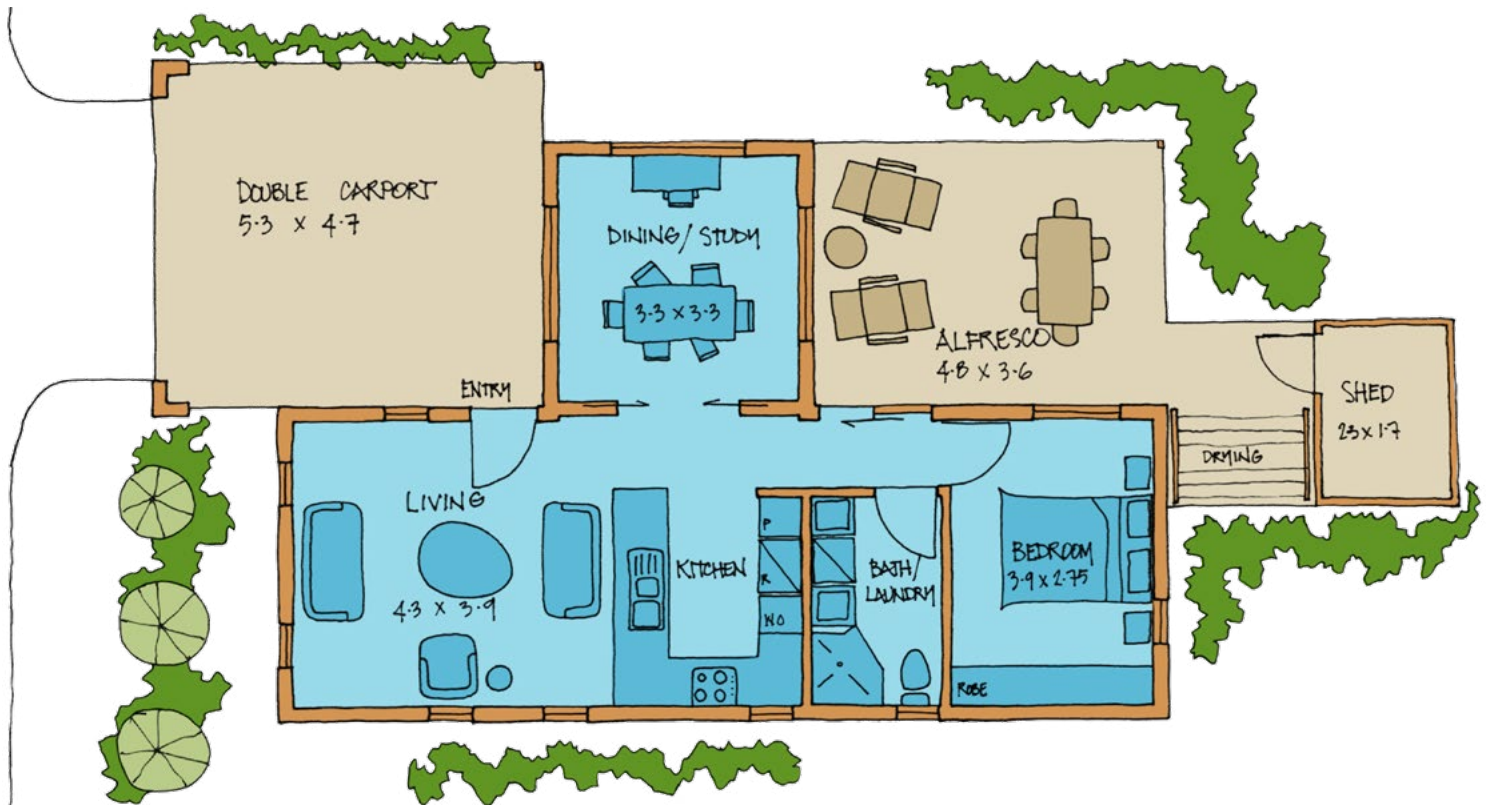

TICKLED PINK

Bedrooms: 1 WC: 1 Bathrooms: 1 Carports: 2 House: 59 m² Total: 104 m²

Providence Lifestyle
Henley Brook Resort

Mark Jewell

Lifestyle Sales Consultant

T 0411 497 111 E markJ@providencelifestyle.com.au

Download price list at henleybrook.providencelifestyle.com.au

Images are for illustration purposes only and may be subject to change due to availability of materials, compliance or design considerations. Prices and lot sizes are subject to change. Garage doors available on selected sites at an additional cost. Carport size and capacity may vary depending on the individual lot size.

Information correct as of February 2025.

TICKLED PINK

Bedrooms: 1 WC: 1 Bathrooms: 1 Carparks: 2 House: 59 m² Total: 104 m²

Providence Lifestyle
Henley Brook Resort

Mark Jewell

Lifestyle Sales Consultant

T 0411 497 111 E markJ@providencelifestyle.com.au