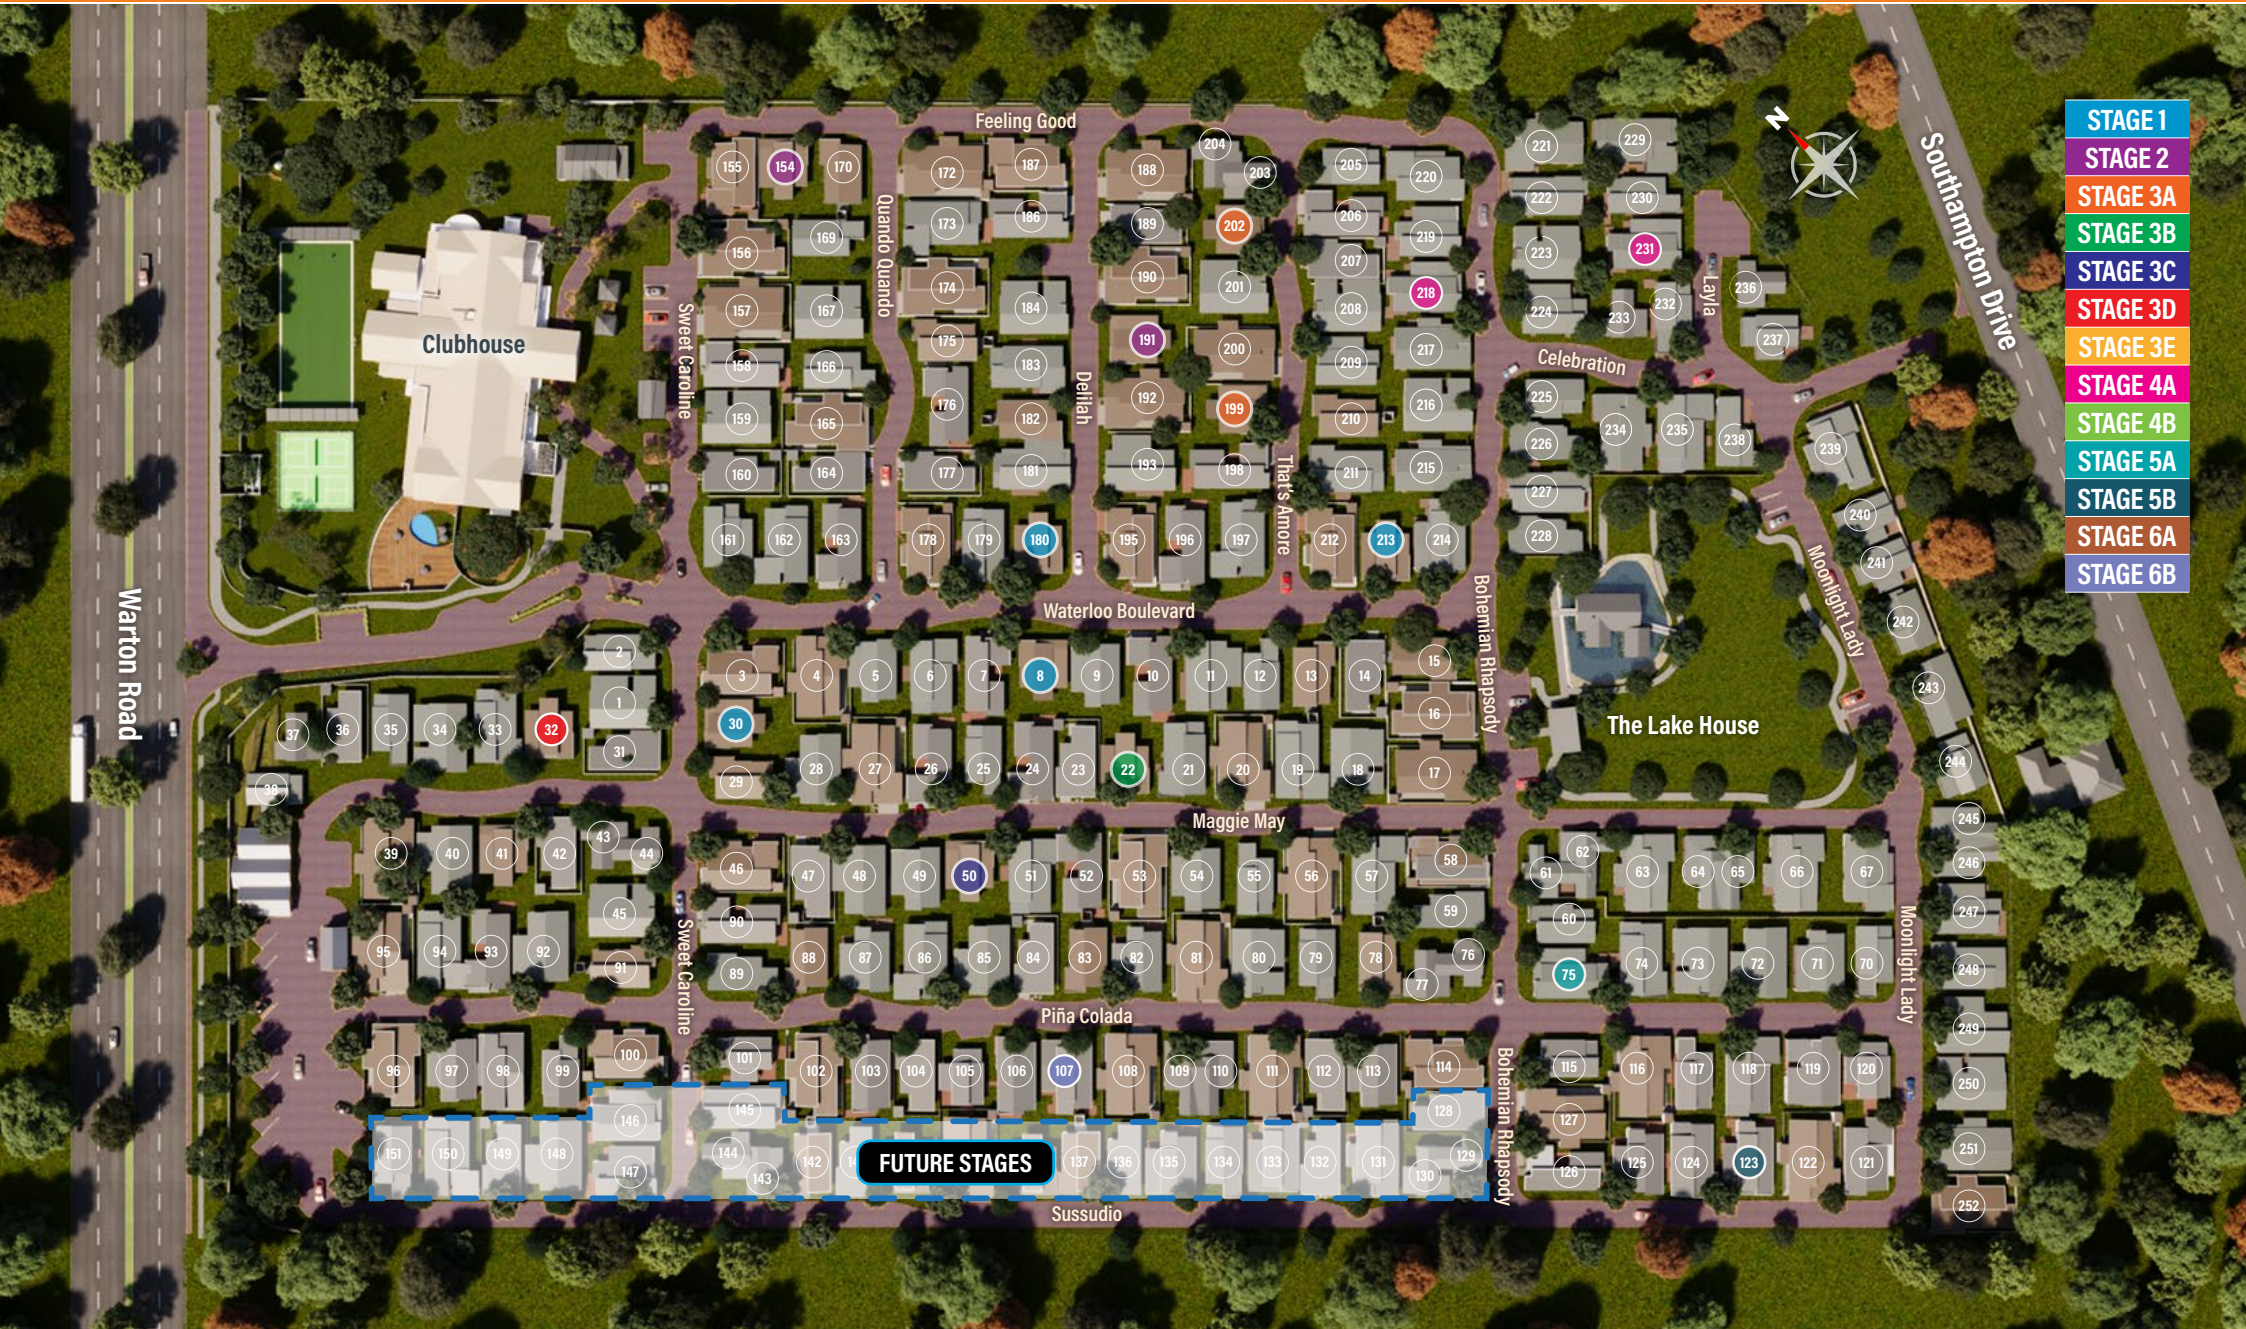

Information correct as of April 2025.

SWEET DREAMS

Bedrooms: 3 WC: 2 Bathrooms: 1 Carparks: 2 House: 87 m² Total: 157.8 m²

Download price list at piarawaters.providencelifestyle.com.au

- STAGE 1
- STAGE 2
- STAGE 3A
- STAGE 3B
- STAGE 3C
- STAGE 3D
- STAGE 3E
- STAGE 4A
- STAGE 4B
- STAGE 5A
- STAGE 5B
- STAGE 6A
- STAGE 6B