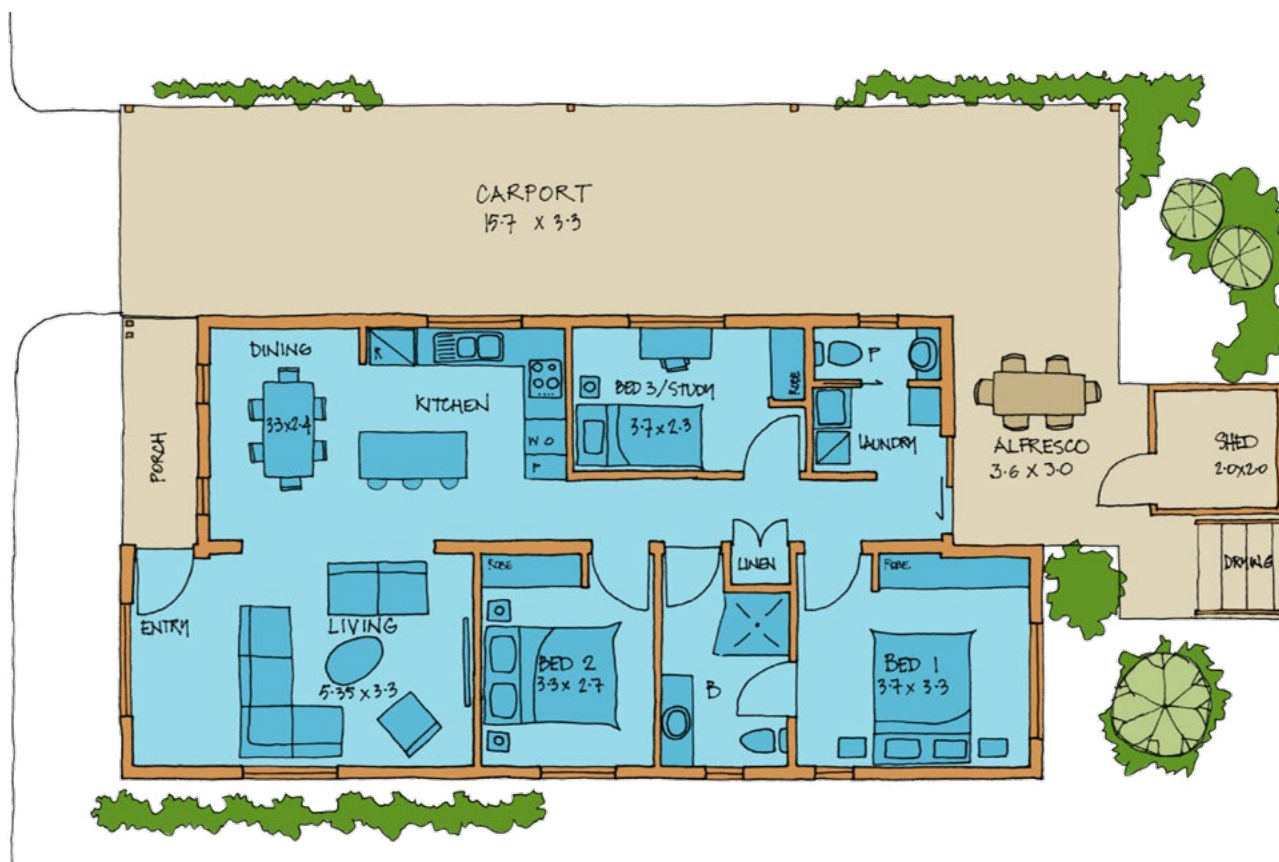

SWEET DREAMS

Bedrooms: 3 WC: 2 Bathrooms: 1 Carports: 2 House: 87 m² Total: 157.8 m²

Providence Lifestyle

Piara Waters Resort

Darlene Formentin

Lifestyle Sales Consultant

T 0403 379 007 E darlene@providencelifestyle.com.au

Download price list at piarawaters.providencelifestyle.com.au

Images are for illustration purposes only and may be subject to change due to availability of materials, compliance or design considerations. Prices and lot sizes are subject to change. Garage doors available on selected sites at an additional cost. Carport size and capacity may vary depending on the individual lot size.

Information correct as of April 2025.

SWEET DREAMS

Bedrooms: 3 WC: 2 Bathrooms: 1 Carparks: 2 House: 87 m² Total: 157.8 m²

Download price list at piarawaters.providencelifestyle.com.au

- STAGE 1
- STAGE 2
- STAGE 3A
- STAGE 3B
- STAGE 3C
- STAGE 3D
- STAGE 3E
- STAGE 4A
- STAGE 4B
- STAGE 5A
- STAGE 5B
- STAGE 6A
- STAGE 6B