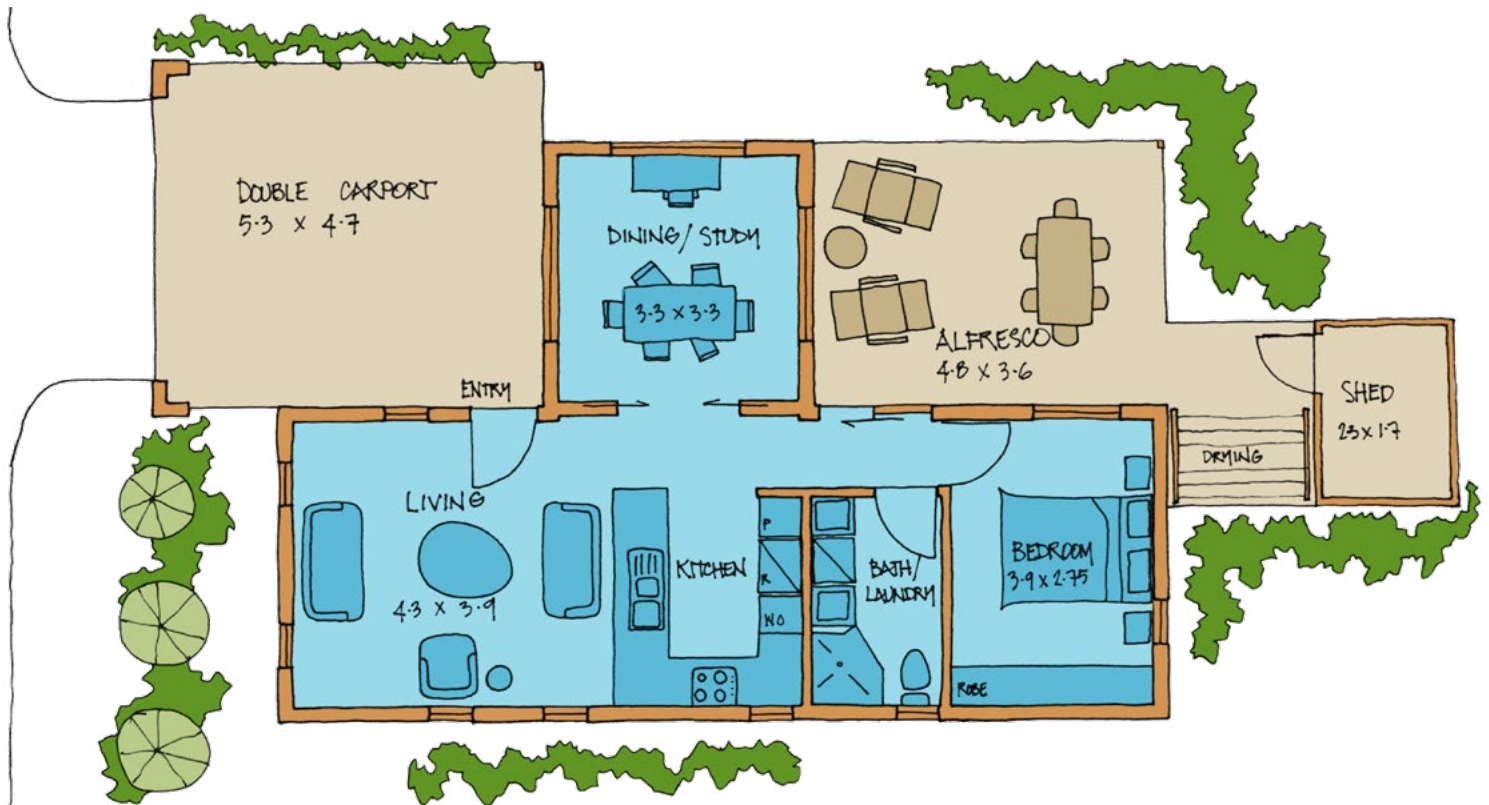

TICKLED PINK

Bedrooms: 1 WC: 1 Bathrooms: 1 Carports: 2 House: 59 m² Total: 104 m²

Providence Lifestyle

Piara Waters Resort

Darlene Formentin

Lifestyle Sales Consultant

T 0403 379 007 E darlene@providencelifestyle.com.au

Download price list at piarawaters.providencelifestyle.com.au

Images are for illustration purposes only and may be subject to change due to availability of materials, compliance or design considerations. Prices and lot sizes are subject to change. Garage doors available on selected sites at an additional cost. Carport size and capacity may vary depending on the individual lot size.

Information correct as of April 2025.

TICKLED PINK

Bedrooms: 1 WC: 1 Bathrooms: 1 Carparks: 2 House: 59 m² Total: 104 m²

Download price list at piarawaters.providencelifestyle.com.au

- STAGE 1
- STAGE 2
- STAGE 3A
- STAGE 3B
- STAGE 3C
- STAGE 3D
- STAGE 3E
- STAGE 4A
- STAGE 4B
- STAGE 5A
- STAGE 5B
- STAGE 6A
- STAGE 6B