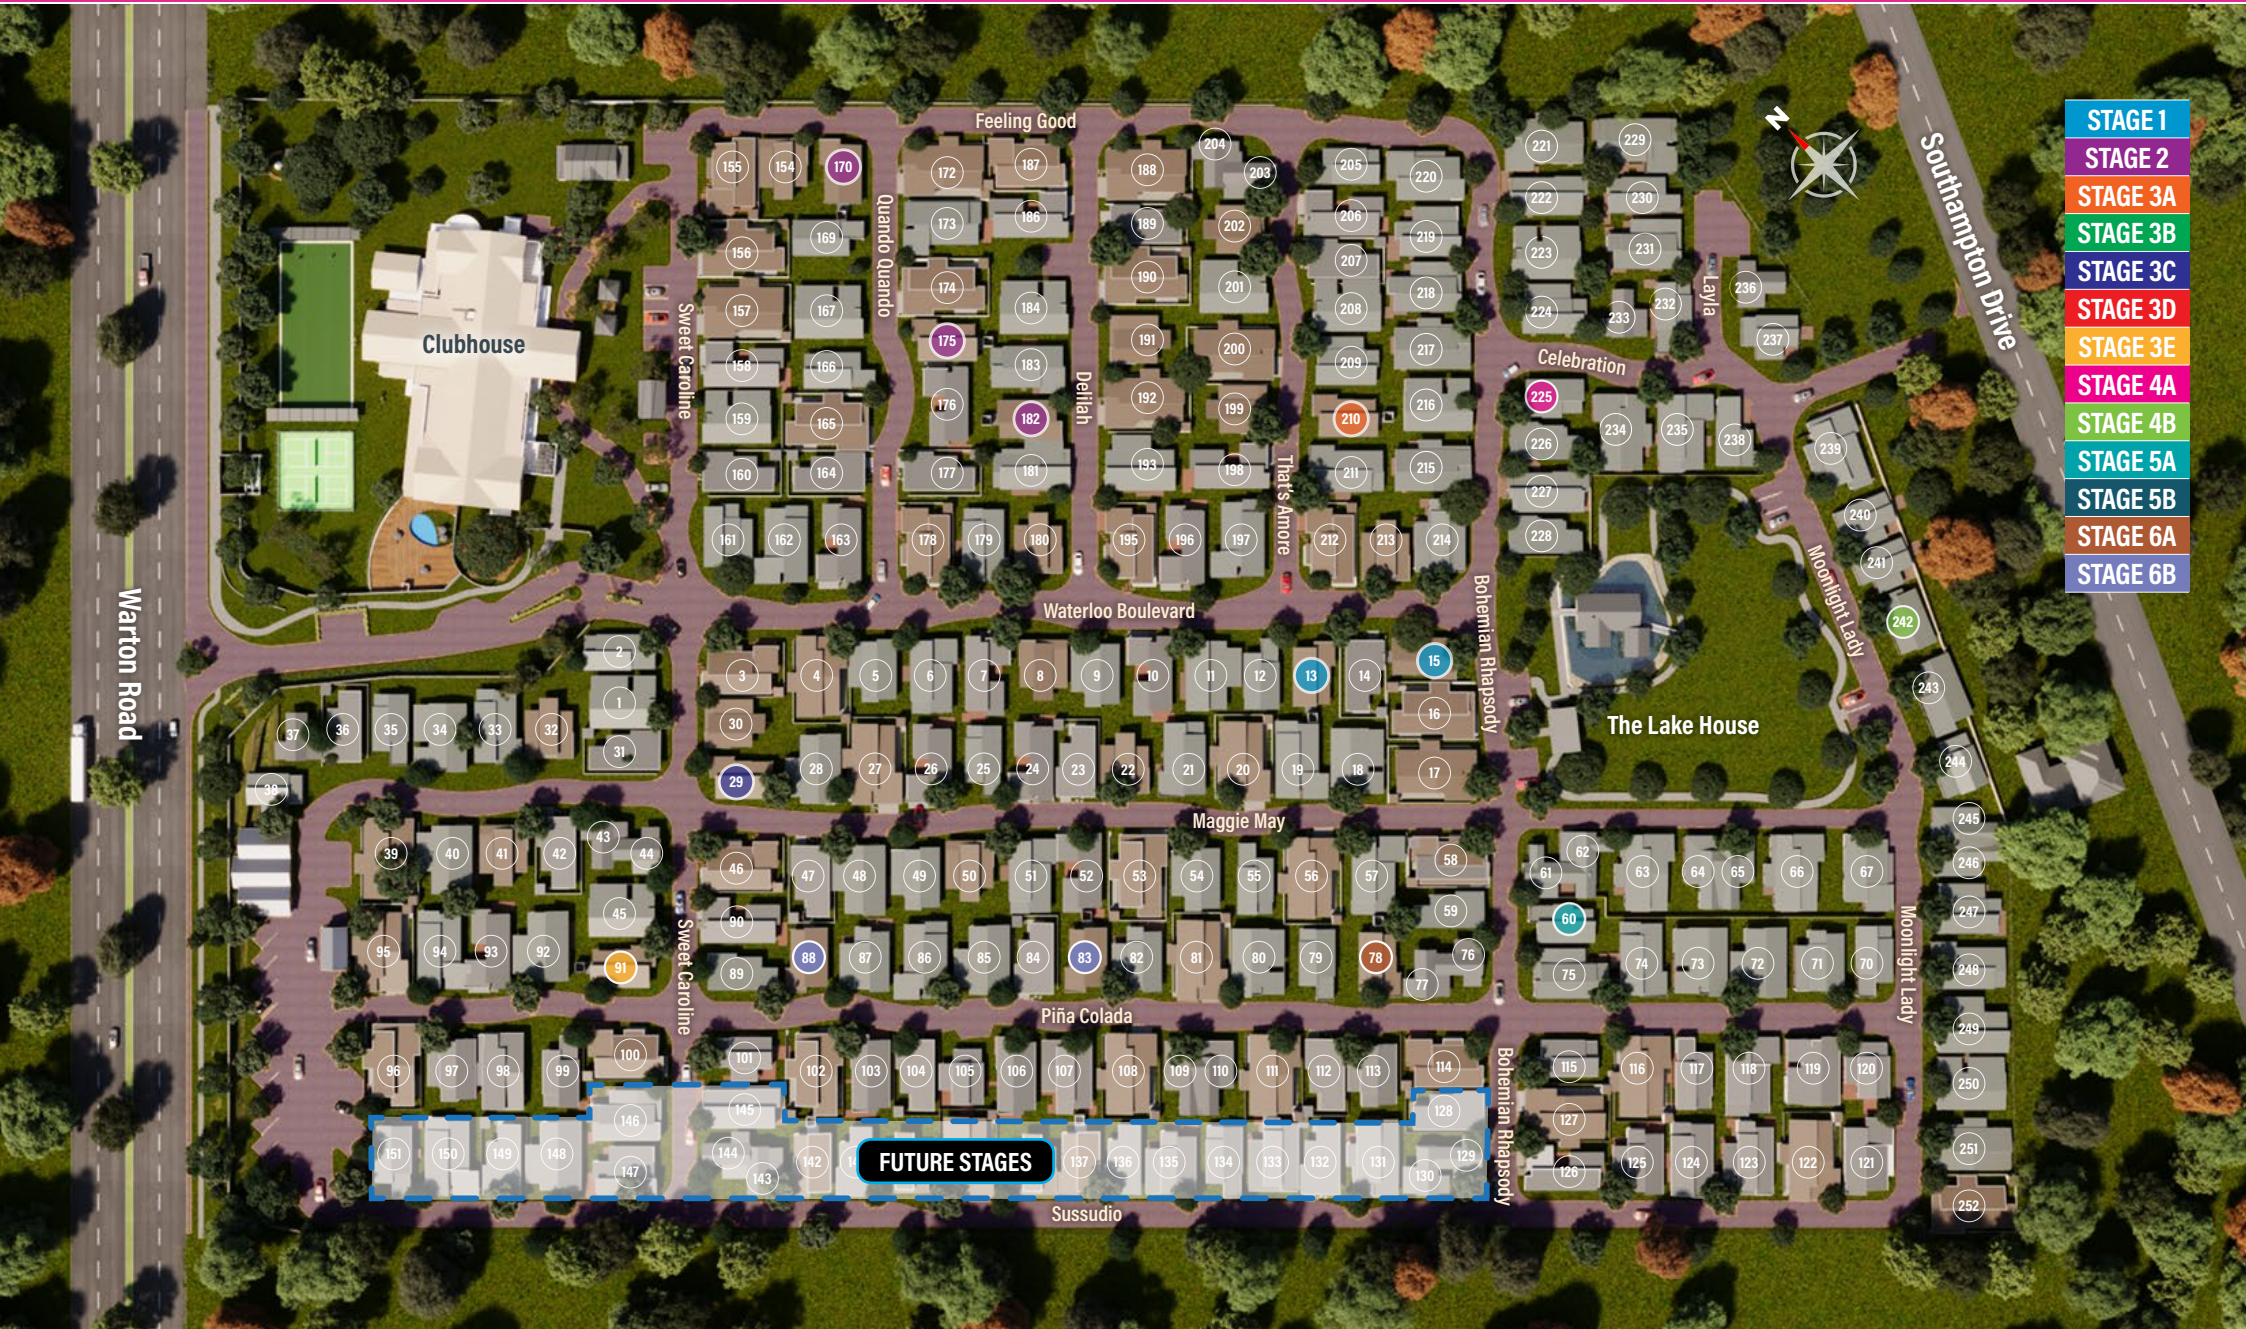

Information correct as of April 2025.

TICKLED PINK

Bedrooms: 1 WC: 1 Bathrooms: 1 Carparks: 2 House: 59 m² Total: 104 m²

Download price list at piarawaters.providencelifestyle.com.au

- STAGE 1
- STAGE 2
- STAGE 3A
- STAGE 3B
- STAGE 3C
- STAGE 3D
- STAGE 3E
- STAGE 4A
- STAGE 4B
- STAGE 5A
- STAGE 5B
- STAGE 6A
- STAGE 6B