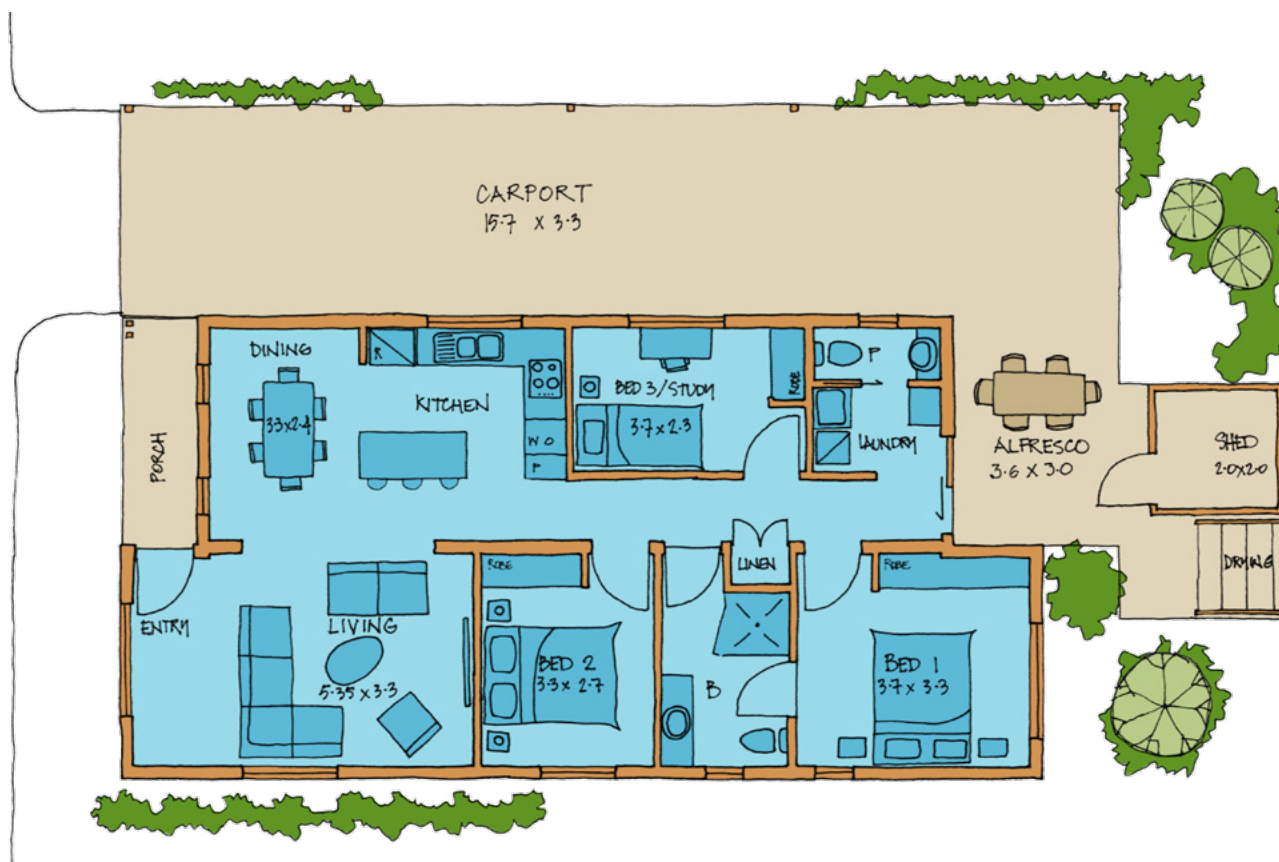

SWEET DREAMS

Bedrooms: 3 WC: 2 Bathrooms: 1 Carports: 2 Under roof: 147.13 m²

Providence Lifestyle
Piara Waters Resort

AWARDS FOR EXCELLENCE
2025
WINNER

Darlene Formentin

Lifestyle Sales Consultant

T 0403 379 007 E darlene@providencelifestyle.com.au

Download price list at piarawaters.providencelifestyle.com.au

Images are for illustration purposes only and may be subject to change due to availability of materials, compliance or design considerations. Prices and home sizes are subject to change. Garage doors available on selected sites at an additional cost. Carport size and capacity may vary depending on the individual lot size.

Information correct as of April 2026.

SWEET DREAMS

Bedrooms: 3 WC: 2 Bathrooms: 1 Carparks: 2 Under roof: 147.13 m²

Download price list at piarawaters.providencelifestyle.com.au

Providence Lifestyle
Piara Waters Resort